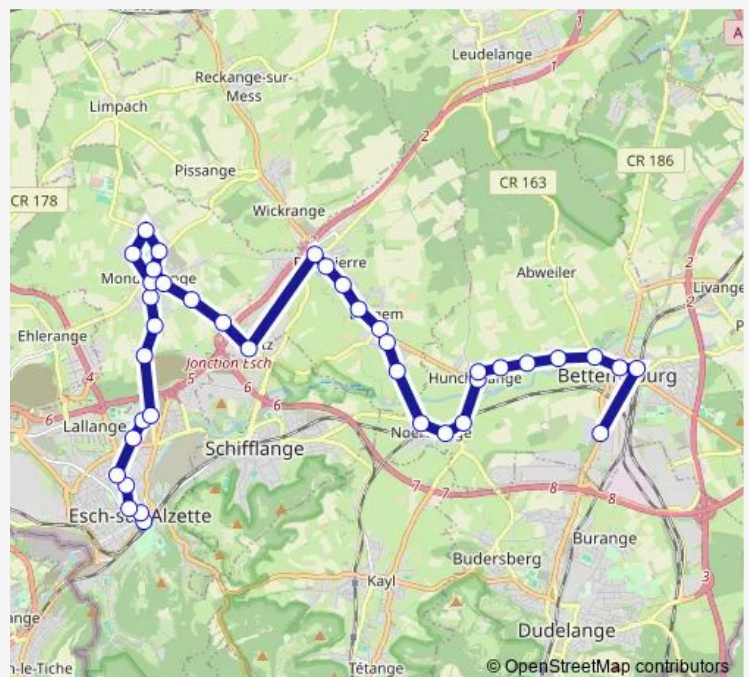

### Route schedule

Esch-SUR-Alzette, Goar quai B2 — Bettembourg, Sch-eleck

Monday 05:10-23:40

Tuesday 05:10-23:40

Wednesday 05:10-23:40

Thursday 05:10-23:40

Friday 05:10-23:40

Saturday 05:10-23:40

### Route info

Direction: Esch-SUR-Alzette, Goar quai B2

Stops: 39

Trip Duration: 0 hour 46 min

641

BusMaps

Pontpierre, Bei der Kierch

Pontpierre, Steewee