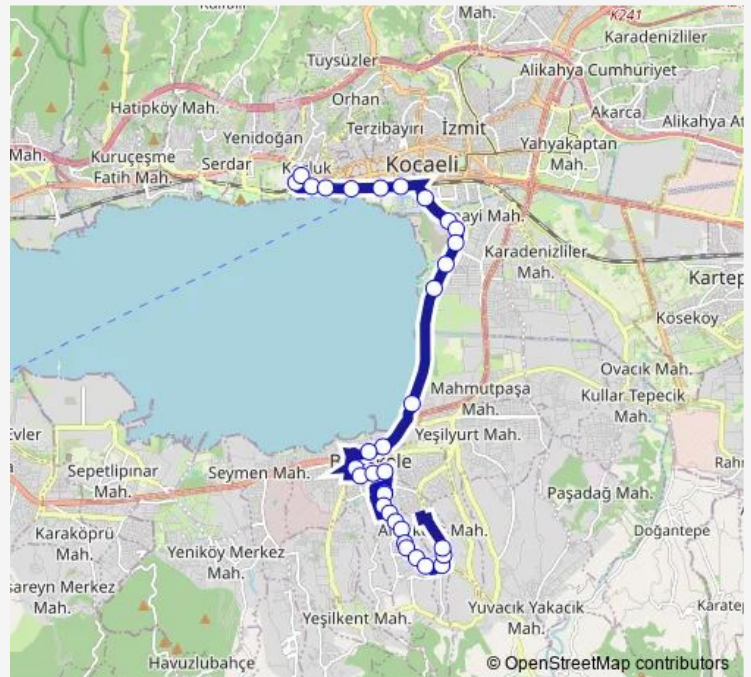

Thursday 08:45-23:00

Friday 08:45-23:00

Saturday 08:45-23:00

Sunday 08:45-23:00

Route info

Direction: Bati Terminali Peronlar

Stops: 33

Trip Duration: 0 hour 23 min