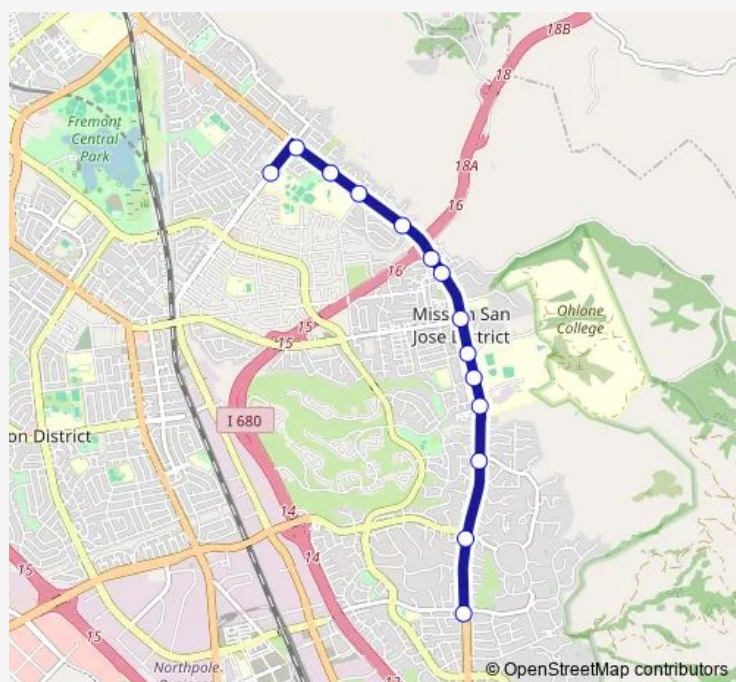

Route schedule

Mission Blvd & Antelope Dr (S Grimmer Blvd) — Driscoll Rd & Amapola Dr (Hopkins Jr High School)

Monday	07:47
Tuesday	07:47
Wednesday	07:47
Thursday	07:47
Friday	07:47
Saturday	—
Sunday	—

Route info

Direction: Mission Blvd & Antelope Dr (S Grimmer Blvd)

Stops: 12

Trip Duration: 0 hour 13 min

641 — Hopkins Middle - Mission Blvd

Direction

Driscoll Rd & Hopkins Jr High School — Mission Blvd & Grimmer Blvd

14 stops

[Open route schedule](#)

Driscoll Rd & Hopkins Jr High School

Mission Blvd & Driscoll Rd

Mission Blvd & Callery Ct

Mission Blvd & Palm Av (Mission San Jose High)

Mission Blvd & Via San Dimas

Mission Blvd & I-680 Fwy

Route schedule

Driscoll Rd & Hopkins Jr High School — Mission Blvd & Grimmer Blvd

Monday 14:39

Tuesday 14:39

Wednesday 13:35

Thursday 14:39

Friday 14:39

Saturday —