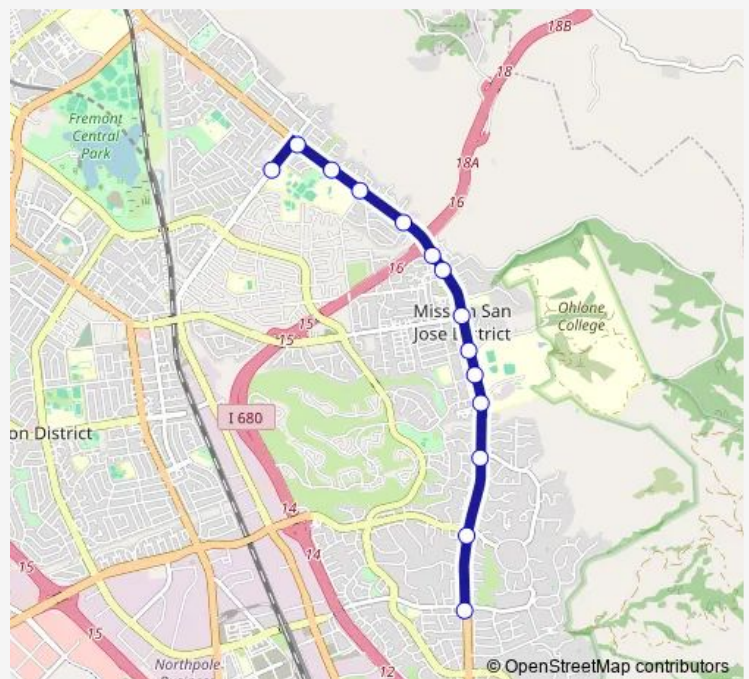

Route schedule

Mission Blvd & Antelope Dr (S Grimmer Blvd) — Driscoll Rd & Amapola Dr (Hopkins Jr High School)

Monday	07:47
Tuesday	07:47
Wednesday	07:47
Thursday	07:47
Friday	07:47
Saturday	—
Sunday	—

Route info

Direction: Mission Blvd & Antelope Dr (S Grimmer Blvd)

Stops: 12

Trip Duration: 0 hour 13 min

641 — Hopkins Middle - Mission Blvd

Direction

Driscoll Rd & Hopkins Jr High School — Mission Blvd & Grimmer Blvd

14 stops

[Open route schedule](#)

Driscoll Rd & Hopkins Jr High School

Mission Blvd & Driscoll Rd

Mission Blvd & Callery Ct

Mission Blvd & Palm Av (Mission San Jose High)

Mission Blvd & Via San Dimas

Mission Blvd & I-680 Fwy

Route schedule

Driscoll Rd & Hopkins Jr High School — Mission Blvd & Grimmer Blvd

Monday 14:39

Tuesday 14:39

Wednesday 13:35

Thursday 14:39

Friday 14:39

Saturday —