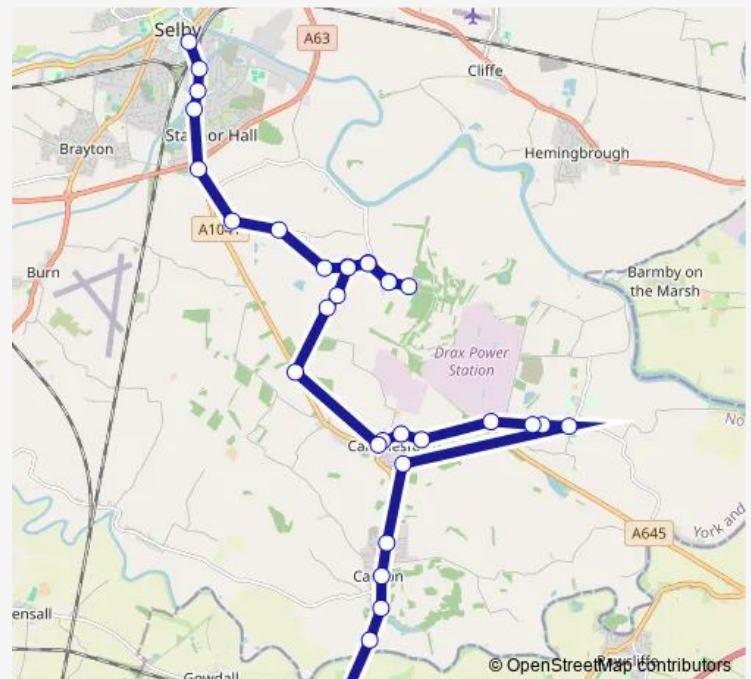

### Route schedule

Snaith Pontefract Road — Bus Stn Stand 2

Monday 15:30

Tuesday 15:30

Wednesday 15:30

Thursday 15:30

Friday 15:30

Saturday —

### Route info

Direction: Snaith Pontefract Road

Stops: 33

Trip Duration: 0 hour 35 min

641

Hunters Walk

Toad Hall

Village Green