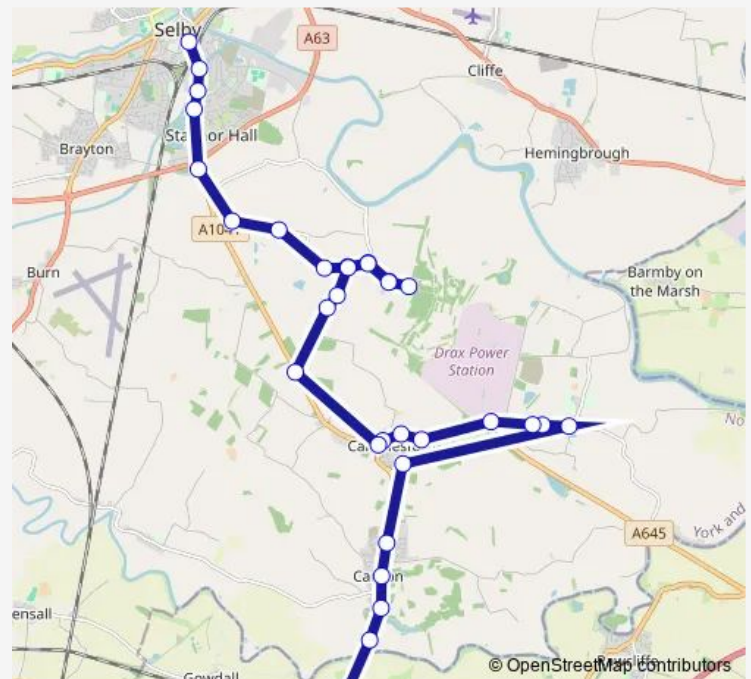

Thursday 15:30

Friday 15:30

Saturday —

Sunday —

Route info

Direction: Snaith Pontefract Road

Stops: 33

Trip Duration: 0 hour 35 min

Brayton Lane End

Abbot's Road Jct

Canal Bridge

Reginald Terrace

Bus Stn Stand 2

641 Bus time schedules and route maps are available in an offline PDF at busmaps.com. Use the busmaps.com website to see live bus times, train schedule or subway schedule, and step-by-step directions for all public transit in Barlow