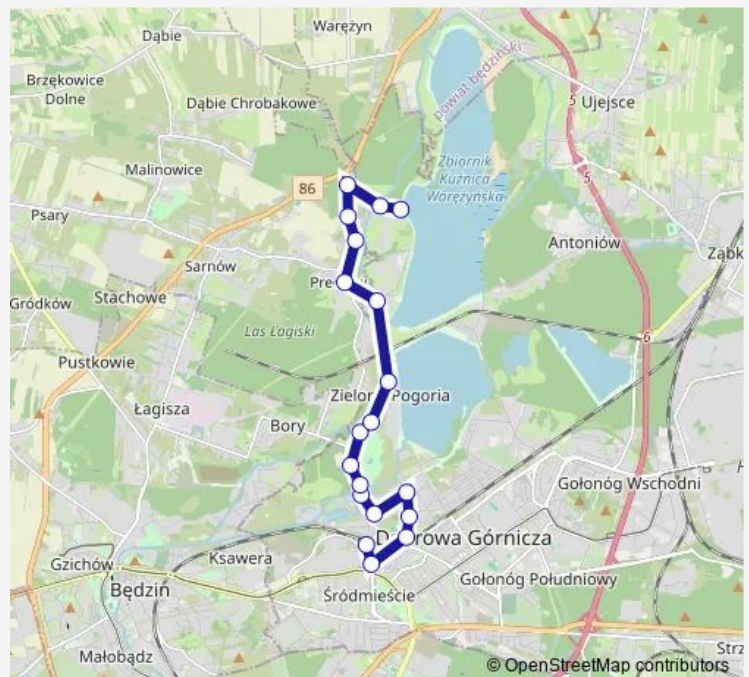

Marianki

Preczów Remiza

Preczów Polna

Preczów Ośrodek Opiekuńczy [nż]

Preczów Droga do Zalewu

Ratanice Most

Ratanice

Route schedule

Dąbrowa Górnicza Dworzec Pkp — Ratanice

Monday 05:34-22:34

Tuesday 05:34-22:34

Wednesday 05:34-22:34

Thursday 05:34-22:34

Friday 05:34-22:34

Saturday 05:34-22:34

Sunday 05:34-20:34

Route info

Direction: Dąbrowa Górnicza Dworzec Pkp

Stops: 19

Trip Duration: 0 hour 28 min

Direction

Ratanice — Dąbrowa Górnicza Dworzec Pkp

19 stops

[Open route schedule](#)

Thursday 05:00-20:00

Friday 05:00-20:00

Saturday 05:00-22:00

Sunday 05:00-20:00

Route info

Direction: Ratanice

Stops: 19

Trip Duration: 0 hour 29 min