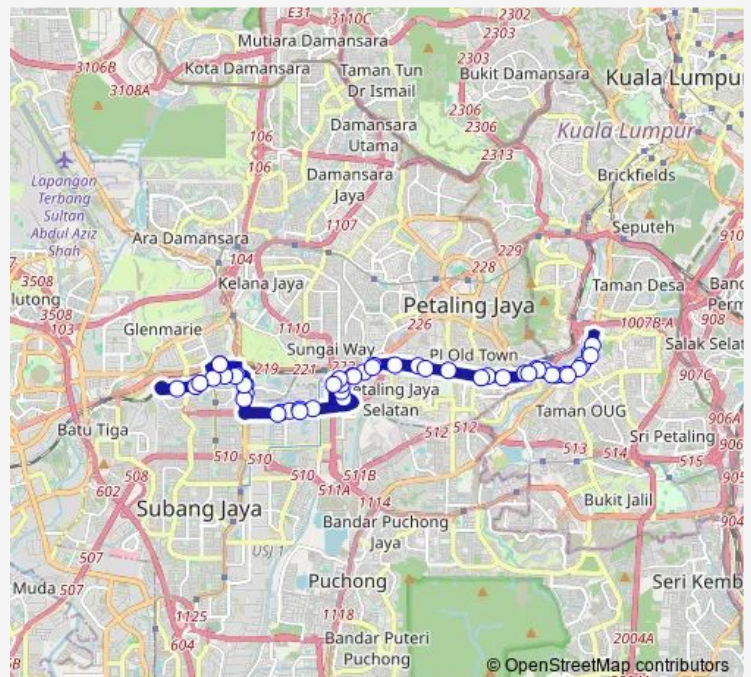

Kl2155 Seksyen 18 (Timur)

Kl1799 Petalz Residence

Kl1393 Petron BT 5 3/4

Route schedule

Sj63 LRT Subang Jaya — Sj63 LRT Subang Jaya

Monday 05:30-23:00

Tuesday 05:30-23:00

Wednesday 05:30-23:00

Thursday 05:30-23:00

Friday 05:30-23:00

Saturday 05:30-23:00

Sunday 05:30-23:00

Route info

Direction: Sj63 LRT Subang Jaya

Stops: 51

Trip Duration: 1 hour 10 min