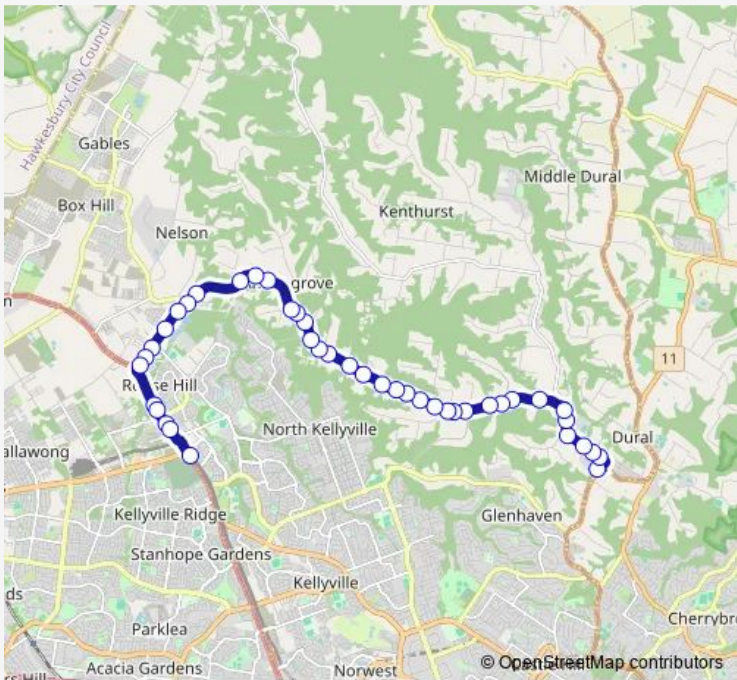

Bus 641 Dural to Rouse Hill

[Go to website](#)

Direction
 Round Corner Shops, Old Northern Rd — Rouse Hill Station, North West Twy

42 stops

[Open route schedule](#)

- Round Corner Shops, Old Northern Rd
- Kenthurst Rd After Allen Way
- Kenthurst Rd At Martin Pl
- Kenthurst Rd Opp Pellitt Lane
- Kenthurst Rd Before Sagers Rd
- Kenthurst Rd Opp Hills Grammar School
- Kenthurst Rd Opp Kenthurst Tennis Centre
- 16 Annangrove Rd
- Annangrove Rd After Denham Rd
- Annangrove Rd Opp Sedger Rd
- 56 Annangrove Rd
- Annangrove Rd After Bannerman Rd
- Annangrove Rd Before Aston Rd
- Annangrove Rd Opp Aston Rd
- Annangrove Rd After Colbran Av
- 106a Annangrove Rd
- Annangrove Racquet Centre, Annangrove Rd
- 122 Annangrove Rd
- 134 Annangrove Rd
- Annangrove Rd Opp Kingcott Pl
- 166 Annangrove Rd

Route schedule
 Round Corner Shops, Old Northern Rd — Rouse Hill Station, North West Twy

Monday	07:15-18:45
Tuesday	07:15-18:45
Wednesday	07:15-18:45
Thursday	07:15-18:45
Friday	07:15-18:45
Saturday	—
Sunday	—

Route info

Direction: Round Corner Shops, Old Northern Rd

Stops: 42

Trip Duration: 0 hour 20 min

641 — Dural to Rouse Hill **BusMaps**

184 Annangrove Rd

Annangrove Rd Opp Deborah Rd

Annangrove Rd Opp Annangrove Public School

Route info

Direction: North West Twy Opp Rouse Hill Station

Stops: 40

Trip Duration: 0 hour 24 min

Annangrove Rd Before Raym Rd

Annangrove Rd Opp Colbran Av

Annangrove Rd After Aston Rd

Annangrove Rd After Yarrabin Rd