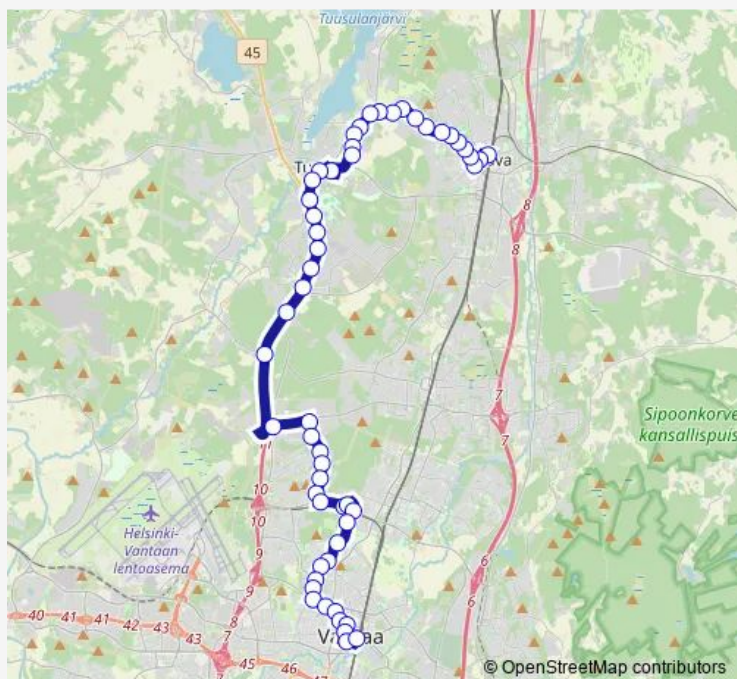

Thursday 05:21-23:21

Friday 05:21-23:21

Saturday 06:22-23:26

Sunday 06:52-23:23

Route info

Direction: Tikkurilan matkakesk

Stops: 53

Trip Duration: 0 hour 52 min