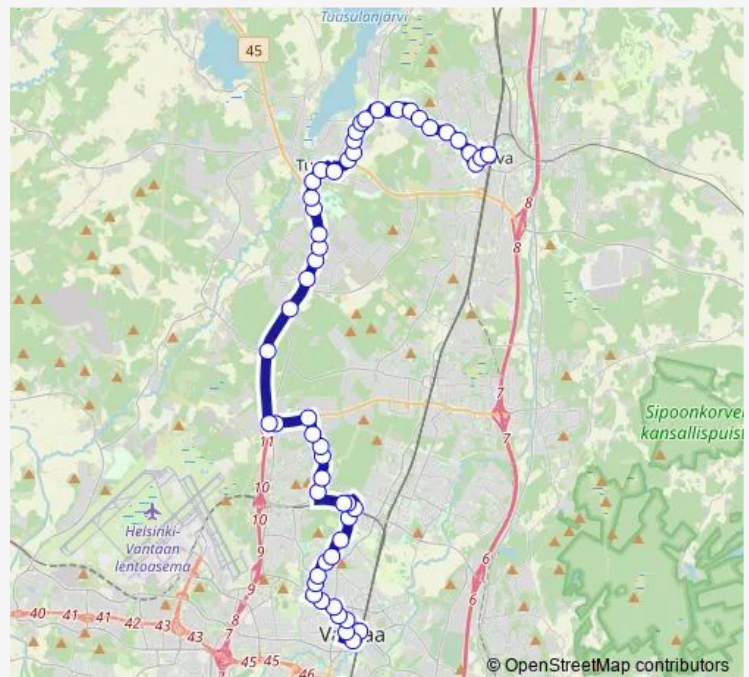

Thursday 07:42-20:48

Friday 05:48-21:49

Saturday 06:22-23:26

Sunday 07:53-23:23

Route info

Direction: Tikkurilan matkakesk

Stops: 53

Trip Duration: 1 hour 5 min