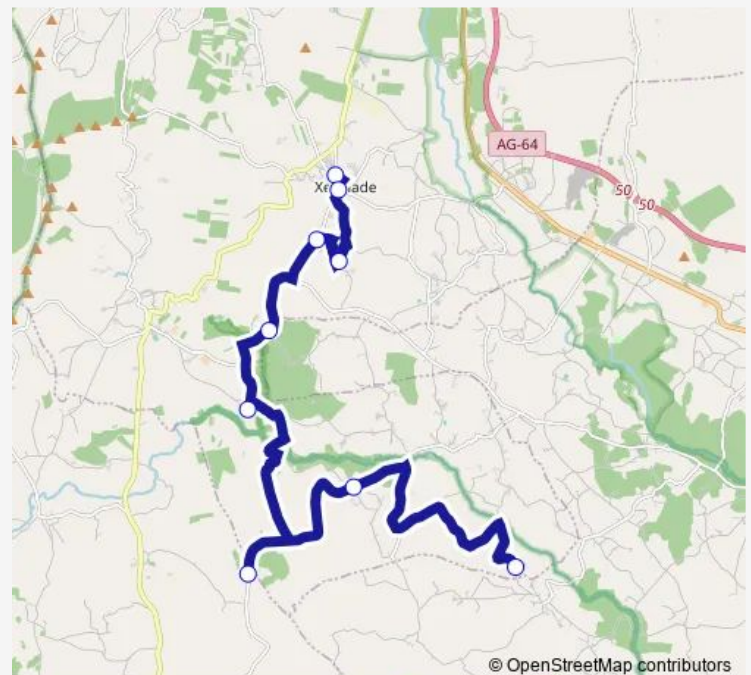

OS Carpizos — Xermade

Monday 08:56

Tuesday 08:56

Wednesday 08:56

Thursday —

Friday 08:56

Saturday —

Sunday —

Route info

Direction: OS Carpizos

Stops: 9

Trip Duration: 0 hour 39 min

■ XG729005 — Xermade-Os Carpizos

Direction

Xermade — OS Carpizos

9 stops

[Open route schedule](#)

Xermade

Ceip DE Xermade

Seixido

A Silva

Penatomé

A Pigaroa

A Silvela (Cruce)

Penadarca

OS Carpizos

Route schedule

Xermade — OS Carpizos

Monday	16:00
Tuesday	16:00
Wednesday	16:00
Thursday	—
Friday	16:00
Saturday	—
Sunday	—

Route info

Direction: Xermade

Stops: 9