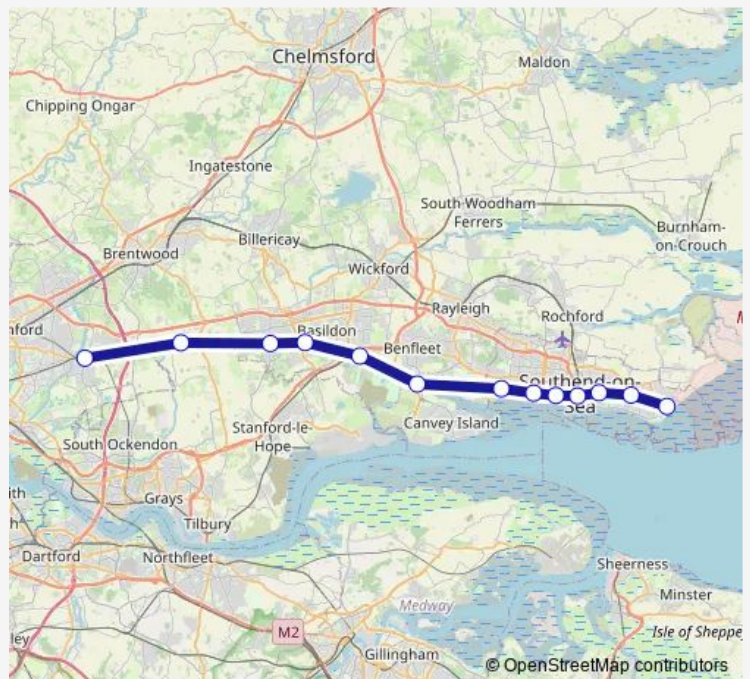

**Rail c2c Upminster - Shoeburyness**

[Go to website](#)

**Direction**  
Upminster — Shoeburyness

13 stops

[Open route schedule](#)

- Upminster
- West Horndon
- Laindon
- Basildon
- Pitsea
- Benfleet
- Leigh-on-Sea
- Chalkwell
- Westcliff-On-Sea
- Southend Central
- Southend East
- Thorpe Bay
- Shoeburyness

**Route schedule**  
Upminster — Shoeburyness

Monday	24:11-00:57 <sup>+1</sup>
Tuesday	00:11-00:57 <sup>+1</sup>
Wednesday	00:11-00:57 <sup>+1</sup>
Thursday	00:11-00:57 <sup>+1</sup>
Friday	00:11-00:57
Saturday	—
Sunday	—

**Route info**

Direction: Upminster

Stops: 13

Trip Duration: 0 hour 41 min

c2c Rail time schedules and route maps are available in an offline PDF at busmaps.com. Use the busmaps.com website to see live bus times, train schedule or subway schedule, and step-by-step directions for all public transit in Southend-on-Sea