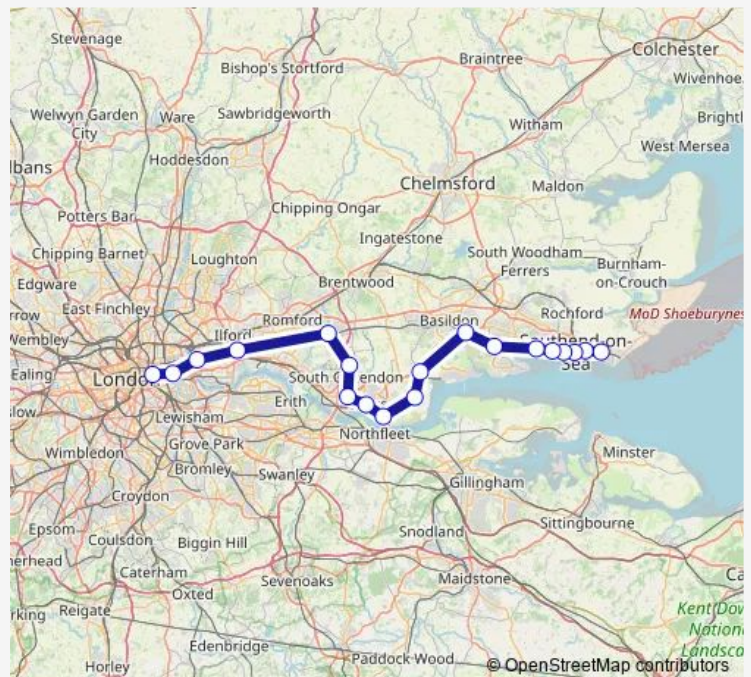

Tilbury Town

Grays

Purfleet

Rainham (London)

Dagenham Dock

Barking

West Ham

Limehouse

Saturday —

Sunday —

Route info

Direction: Thorpe Bay

Stops: 19

Trip Duration: 1 hour 20 min

■ c2c — Thorpe Bay - London Fenchurch Street

## Direction

Thorpe Bay — London Fenchurch Street

16 stops

[Open route schedule](#)

Thorpe Bay

Southend East

Southend Central

Westcliff-On-Sea

## Route info

Direction: Thorpe Bay

Stops: 16

Trip Duration: 1 hour 9 min

**Direction**

Thorpe Bay — London Fenchurch Street

19 stops

[Open route schedule](#)