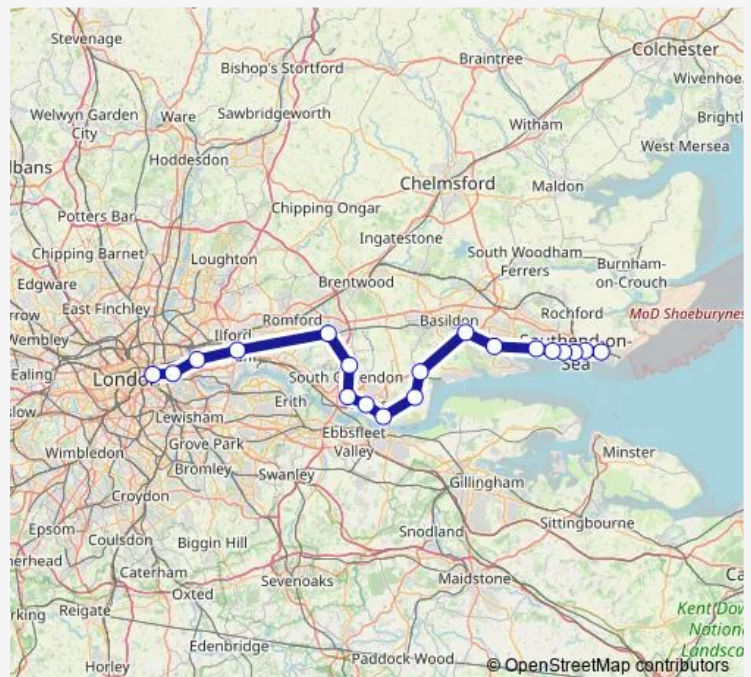

Tilbury Town

Grays

Purfleet

Rainham (London)

Dagenham Dock

Barking

West Ham

Limehouse

Saturday —

Sunday —

Route info

Direction: Thorpe Bay

Stops: 19

Trip Duration: 1 hour 20 min

■ c2c — Thorpe Bay - London Fenchurch Street

Direction

Thorpe Bay — London Fenchurch Street

16 stops

[Open route schedule](#)

Thorpe Bay

Southend East

Southend Central

Westcliff-On-Sea

Chalkwell

Thursday 04:23-07:31

Friday 04:23-07:31

Saturday —

Sunday —

Route info

Direction: Thorpe Bay

Stops: 16

Trip Duration: 1 hour 9 min