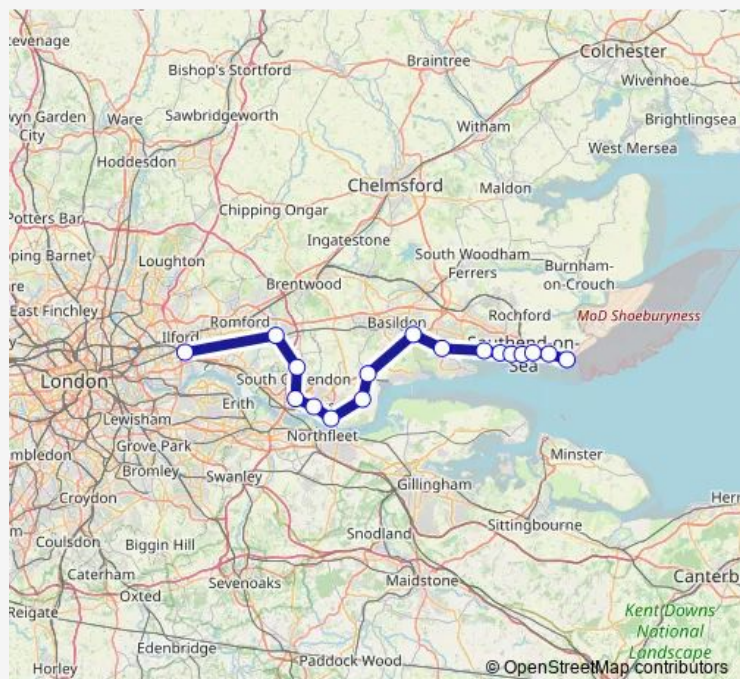

### Direction

Shoeburyness — Barking

17 stops

[Open route schedule](#)

- Shoeburyness
- Thorpe Bay
- Southend East
- Southend Central
- Westcliff-On-Sea
- Chalkwell
- Leigh-on-Sea
- Benfleet
- Pitsea
- Stanford-le-Hope
- East Tilbury
- Tilbury Town
- Grays
- Chafford Hundred
- Ockendon
- Upminster
- Barking

### Route schedule

Shoeburyness — Barking

Monday	—
Tuesday	—
Wednesday	—
Thursday	—
Friday	—
Saturday	23:33
Sunday	—

### Route info

Direction: Shoeburyness

Stops: 17

Trip Duration: 1 hour 9 min

c2c — Shoeburyness - Barking

**Direction**

Barking — Shoeburyness

17 stops

## Route info

Direction: Barking

Stops: 17

Trip Duration: 1 hour 8 min

c2c Rail time schedules and route maps are available in an offline PDF at [busmaps.com](https://busmaps.com). Use the [busmaps.com](https://busmaps.com) website to see live bus times, train schedule or subway schedule, and step-by-step directions for all public transit in Southend-on-Sea