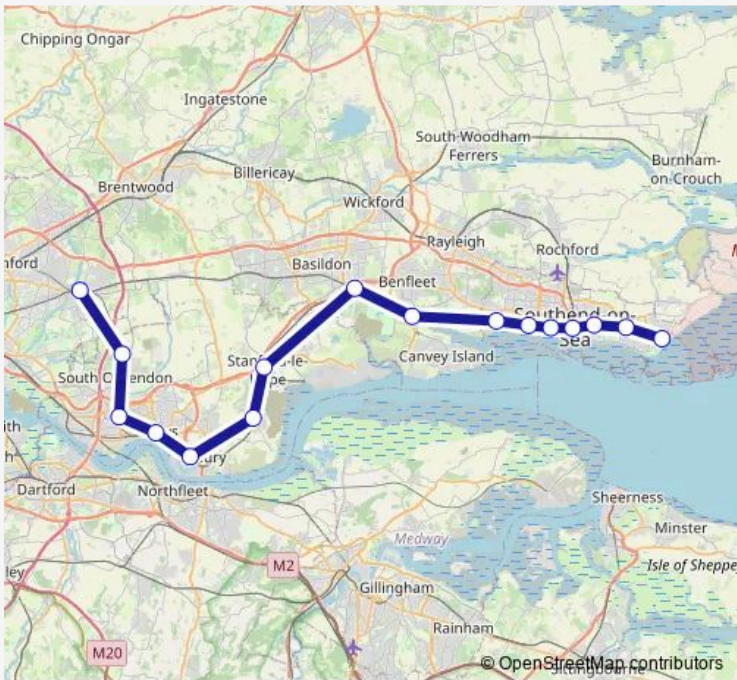

Rail c2c Upminster - Shoeburyness

[Go to website](#)

Direction
Pitsea — Shoeburyness
20 stops
[Open route schedule](#)

- Pitsea
- Basildon
- Laindon
- West Horndon
- Upminster
- Ockendon
- Chafford Hundred
- Grays
- Tilbury Town
- East Tilbury
- Stanford-le-Hope
- Pitsea
- Benfleet
- Leigh-on-Sea
- Chalkwell
- Westcliff-On-Sea
- Southend Central
- Southend East
- Thorpe Bay
- Shoeburyness

Route schedule
Pitsea — Shoeburyness

Monday	24:27-00:28⁺¹
Tuesday	00:27-00:28⁺¹
Wednesday	00:27-00:28⁺¹
Thursday	00:27-00:28⁺¹
Friday	00:27-00:28
Saturday	—
Sunday	—

Route info
Direction: Pitsea
Stops: 20
Trip Duration: 1 hour 24 min

■ c2c — Shoeburyness - Upminster **BusMaps**