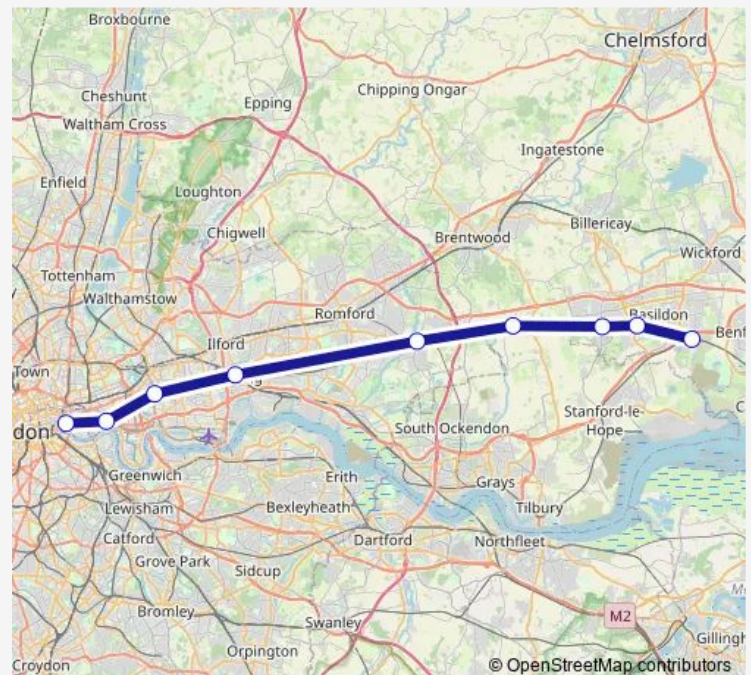

Route info

Direction: London Fenchurch Street

Stops: 9

Trip Duration: 0 hour 49 min

c2c — Pitsea - London Fenchurch Street

Direction

London Fenchurch Street — Pitsea

12 stops

[Open route schedule](#)

London Fenchurch Street

Limehouse

West Ham

Barking

Dagenham Dock

Rainham (London)

Purfleet

Tuesday 06:37-18:07

Wednesday 06:37-18:07

Thursday 06:37-18:07

Friday 06:37-18:07

Saturday —

Sunday —

Route info

Direction: London Fenchurch Street

Stops: 12

Trip Duration: 0 hour 59 min

Direction

London Fenchurch Street — Pitsea

12 stops

[Open route schedule](#)

London Fenchurch Street

Limehouse