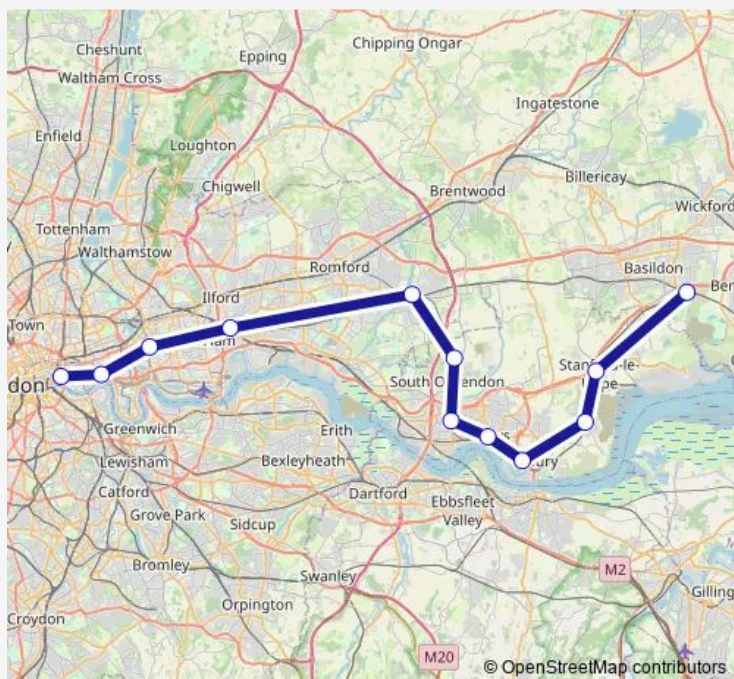

Route info

Direction: London Fenchurch Street

Stops: 9

Trip Duration: 0 hour 49 min

c2c — London Fenchurch Street - Pitsea

Direction

London Fenchurch Street — Pitsea

12 stops

[Open route schedule](#)

London Fenchurch Street

Limehouse

West Ham

Barking

Dagenham Dock

Rainham (London)

Purfleet

Tuesday 06:37-18:07

Wednesday 06:37-18:07

Thursday 06:37-18:07

Friday 06:37-18:07

Saturday —

Sunday —

Route info

Direction: London Fenchurch Street

Stops: 12

Trip Duration: 0 hour 59 min

Direction

London Fenchurch Street — Pitsea

12 stops

[Open route schedule](#)

London Fenchurch Street

Limehouse