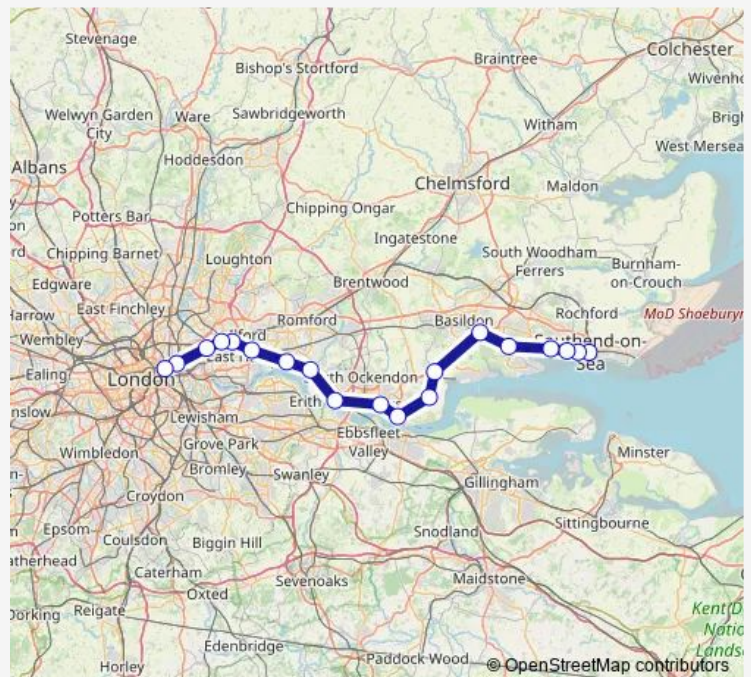

Tilbury Town

East Tilbury

Stanford-le-Hope

Pitsea

Benfleet

Leigh-on-Sea

Chalkwell

Westcliff-On-Sea

Saturday —

Sunday —

**Route info**

Direction: London Liverpool Street

Stops: 19

Trip Duration: 1 hour 15 min

■ c2c — Southend Central - London Liverpool Street

**Direction**

Southend Central — London Liverpool Street

19 stops

[Open route schedule](#)

Southend Central

Westcliff-On-Sea

Chalkwell

Leigh-on-Sea

Benfleet

Pitsea

Stanford-le-Hope

East Tilbury

Tilbury Town

Grays

Purfleet

Rainham (London)

Dagenham Dock