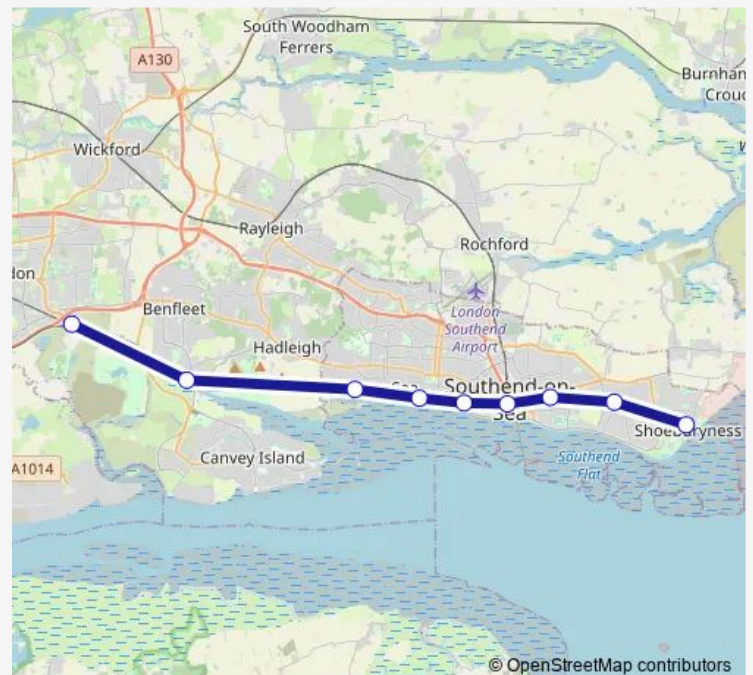

Rail c2c Shoeburyness - Pitsea

[Go to website](#)

Direction

Shoeburyness — Pitsea

9 stops

[Open route schedule](#)

Shoeburyness

Thorpe Bay

Southend East

Southend Central

Westcliff-On-Sea

Chalkwell

Leigh-on-Sea

Benfleet

Pitsea

Route schedule

Shoeburyness — Pitsea

Monday	—
Tuesday	23:17-00:17 ⁺¹
Wednesday	00:17-00:17 ⁺¹
Thursday	00:17-00:17 ⁺¹
Friday	00:17
Saturday	—
Sunday	—

Route info

Direction: Shoeburyness

Stops: 9

Trip Duration: 0 hour 24 min

■ c2c — Shoeburyness - Pitsea

c2c Rail time schedules and route maps are available in an offline PDF at busmaps.com. Use the busmaps.com website to see live bus times, train schedule or subway schedule, and step-by-step directions for all public transit in Southend-on-Sea