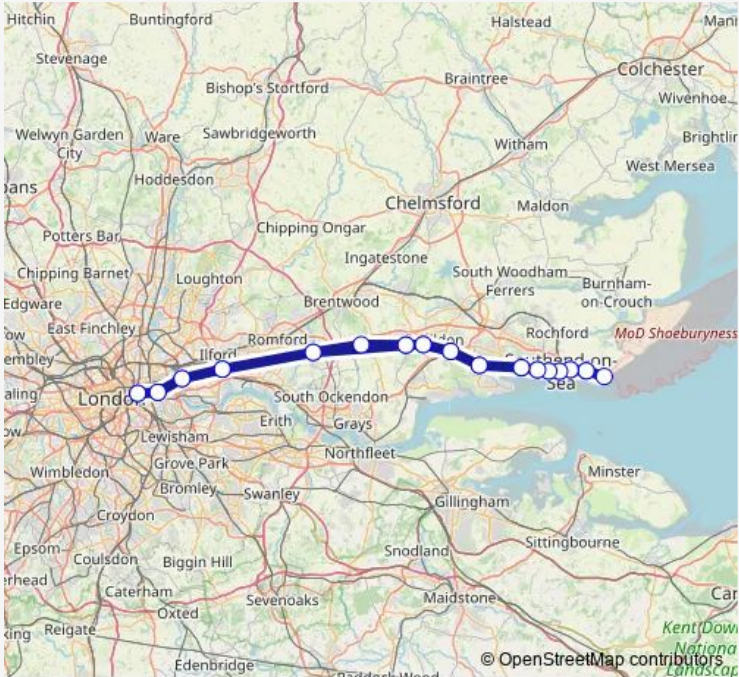

Rail c2c London Fenchurch Street - London Fenchurch Street

[Go to website](#)

Direction
 London Fenchurch Street — London Fenchurch Street
 32 stops
[Open route schedule](#)

- London Fenchurch Street
- Limehouse
- West Ham
- Barking
- Upminster
- West Horndon
- Laindon
- Basildon
- Pitsea
- Benfleet
- Leigh-on-Sea
- Chalkwell
- Westcliff-On-Sea
- Southend Central
- Southend East
- Thorpe Bay
- Shoeburyness
- Thorpe Bay
- Southend East
- Southend Central
- Westcliff-On-Sea

Route schedule
 London Fenchurch Street — London Fenchurch Street

Monday	18:03
Tuesday	18:03
Wednesday	18:03
Thursday	18:03
Friday	18:03
Saturday	—
Sunday	—

Route info
 Direction: London Fenchurch Street
 Stops: 32
 Trip Duration: 2 hour 40 min

Chalkwell

Leigh-on-Sea

Benfleet

Pitsea

Basildon

Laindon

Upminster

Barking

West Ham

Limehouse

London Fenchurch Street

c2c Rail time schedules and route maps are available in an offline PDF at busmaps.com. Use the busmaps.com website to see live bus times, train schedule or subway schedule, and step-by-step directions for all public transit in Southend-on-Sea