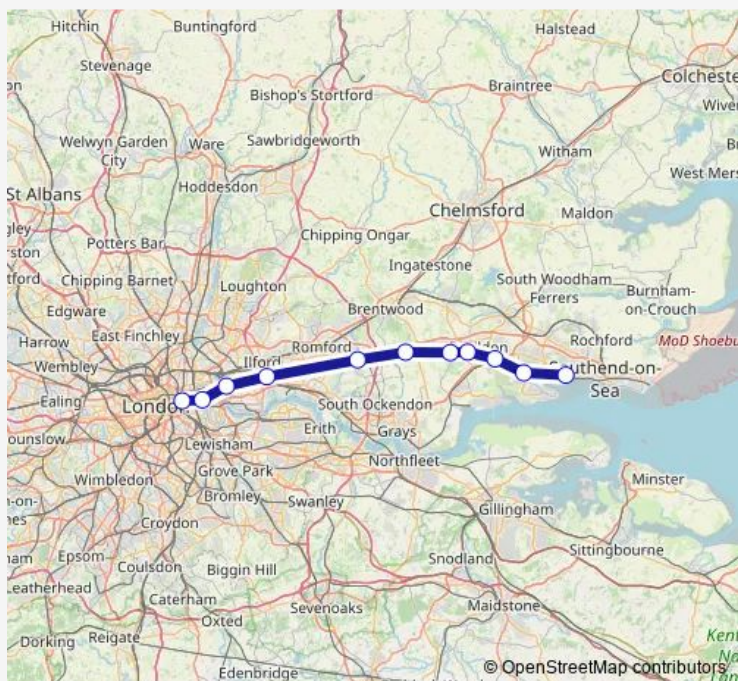

Barking

Upminster

Laindon

Basildon

Pitsea

Leigh-on-Sea

Route schedule

London Fenchurch Street — Leigh-on-Sea

Monday 07:12

Tuesday 07:12

Wednesday 07:12

Thursday 07:12

Friday 07:12

Saturday —

Sunday —

Route info

Direction: London Fenchurch Street

Stops: 8

Trip Duration: 0 hour 43 min

c2c — Leigh-on-Sea - London Fenchurch Street

Direction

London Fenchurch Street — Leigh-on-Sea

11 stops

[Open route schedule](#)

Stops: 11

Trip Duration: 0 hour 52 min

Direction

Leigh-on-Sea — London Fenchurch Street

14 stops

[Open route schedule](#)

Leigh-on-Sea

Benfleet