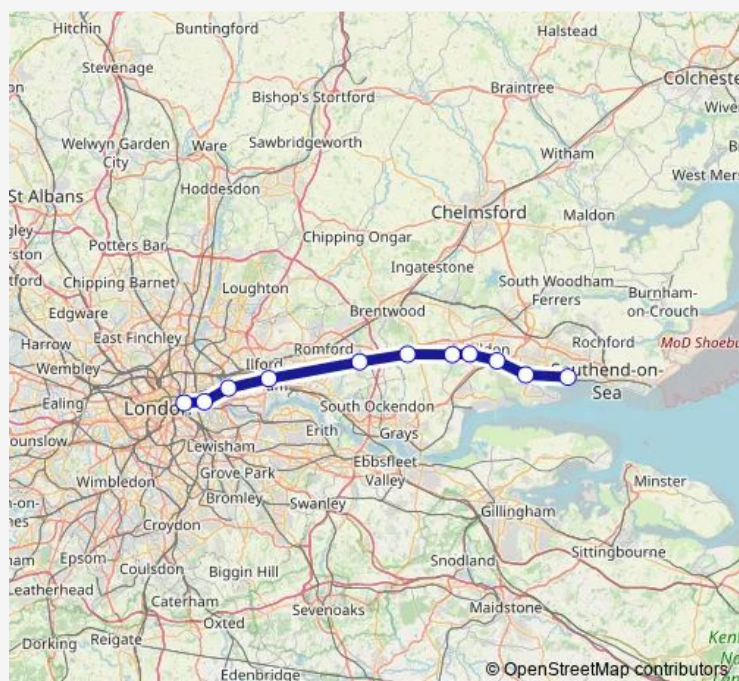

Barking

Upminster

Laindon

Basildon

Pitsea

Leigh-on-Sea

Route schedule

London Fenchurch Street — Leigh-on-Sea

Monday 07:12

Tuesday 07:12

Wednesday 07:12

Thursday 07:12

Friday 07:12

Saturday —

Sunday —

Route info

Direction: London Fenchurch Street

Stops: 8

Trip Duration: 0 hour 43 min

c2c — Leigh-on-Sea - London Fenchurch Street

Direction

London Fenchurch Street — Leigh-on-Sea

11 stops

[Open route schedule](#)