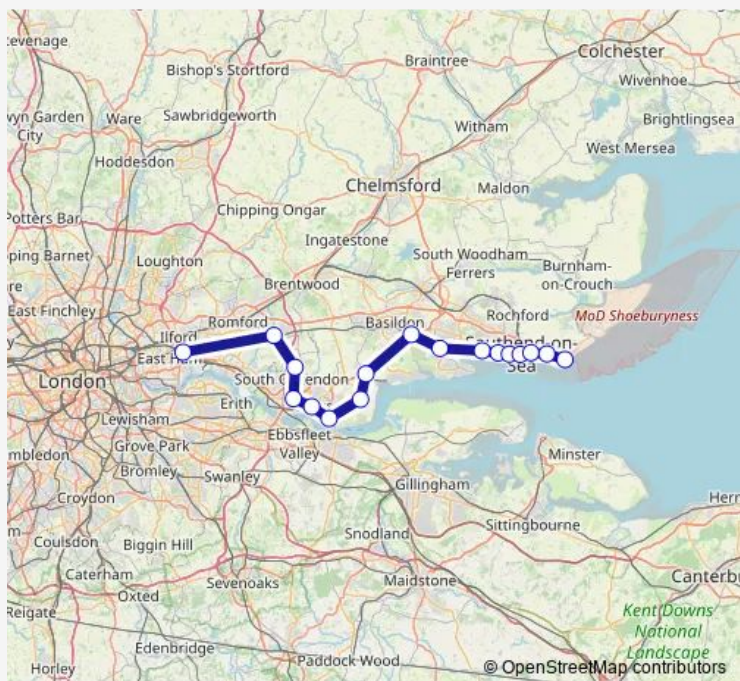

**Rail c2c Barking - Shoeburyness**

[Go to website](#)

**Direction**  
 Barking — Shoeburyness  
 14 stops  
[Open route schedule](#)

- Barking
- Upminster
- West Horndon
- Laindon
- Basildon
- Pitsea
- Benfleet
- Leigh-on-Sea
- Chalkwell
- Westcliff-On-Sea
- Southend Central
- Southend East
- Thorpe Bay
- Shoeburyness

**Route schedule**  
 Barking — Shoeburyness

Monday	—
Tuesday	24:22-00:49 <sup>+1</sup>
Wednesday	00:22-00:49
Thursday	—
Friday	—
Saturday	—
Sunday	15:04

**Route info**  
 Direction: Barking  
 Stops: 14  
 Trip Duration: 0 hour 49 min

## Direction

Shoeburyness — Barking

17 stops

[Open route schedule](#)

Shoeburyness

Thorpe Bay

Southend East

Southend Central

## Route info

Direction: Shoeburyness

Stops: 17

Trip Duration: 1 hour 9 min