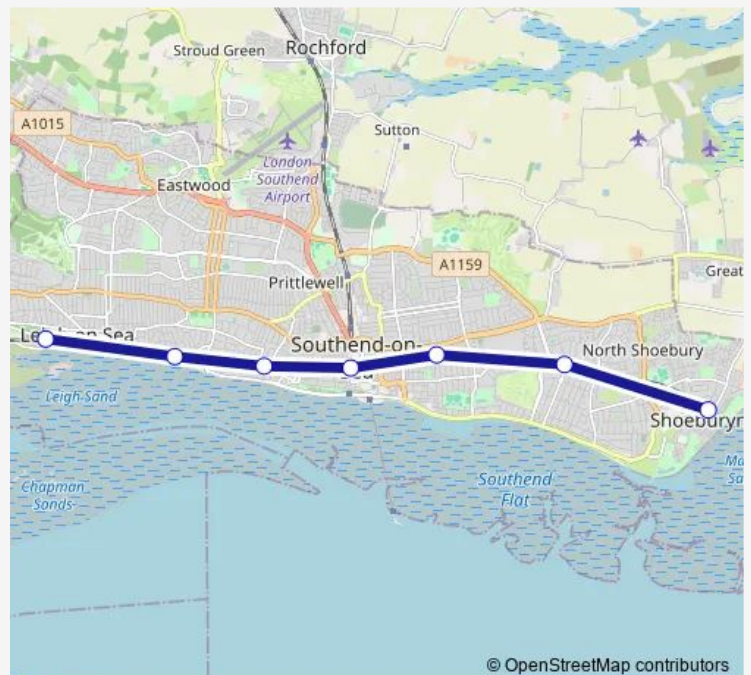

Tuesday —

Wednesday —

Thursday —

Friday —

Saturday —

Sunday 04:53-22:41

Route info

Direction: Shoeburyness

Stops: 7

Trip Duration: 0 hour 16 min

c2c — Leigh-on-Sea - Shoeburyness

Direction

Leigh-on-Sea — Shoeburyness

7 stops

[Open route schedule](#)

Leigh-on-Sea

Chalkwell

Westcliff-On-Sea

Southend Central

Southend East

Thorpe Bay

Shoeburyness

Route schedule

Leigh-on-Sea — Shoeburyness

Monday	00:02-01:41 ⁺¹
Tuesday	01:06-01:41 ⁺¹
Wednesday	01:06-01:41 ⁺¹
Thursday	01:06-01:41 ⁺¹
Friday	01:06-02:16
Saturday	—
Sunday	05:20-01:55 ⁺¹

Route info

Direction: Leigh-on-Sea

Stops: 7

Trip Duration: 0 hour 16 min