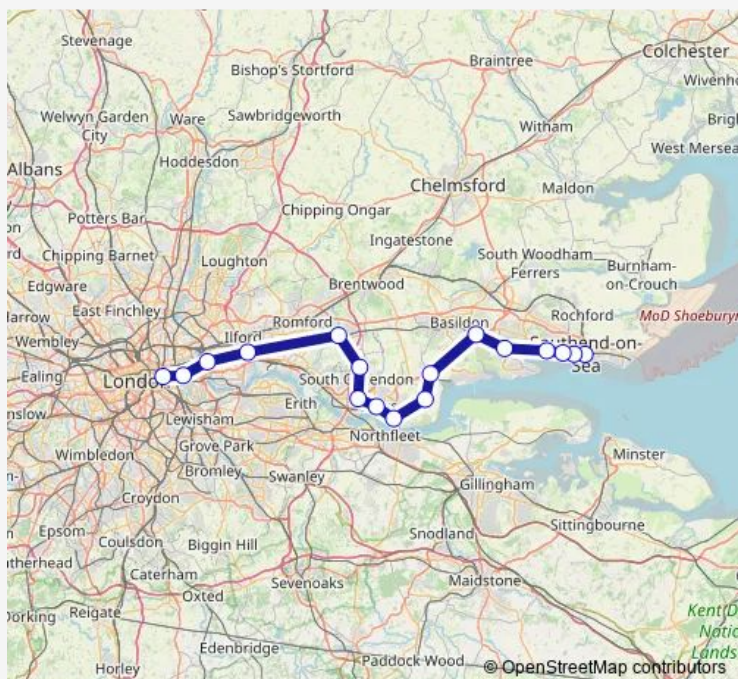

Rail c2c Southend Central - London Fenchurch Street

[Go to website](#)

Direction

Southend Central — London Fenchurch Street

14 stops

[Open route schedule](#)

- Southend Central
- Westcliff-On-Sea
- Chalkwell
- Leigh-on-Sea
- Benfleet
- Pitsea
- Basildon
- Laindon
- West Horndon
- Upminster
- Barking
- West Ham
- Limehouse
- London Fenchurch Street

Route schedule

Southend Central — London Fenchurch Street

Monday	08:50-16:35
Tuesday	05:47-16:35
Wednesday	05:47-16:35
Thursday	05:47-16:35
Friday	05:47-16:35
Saturday	—
Sunday	—

Route info

Direction: Southend Central

Stops: 14

Trip Duration: 0 hour 56 min

Direction

London Fenchurch Street — Southend Central

14 stops

[Open route schedule](#)

London Fenchurch Street

Limehouse

Route info

Direction: London Fenchurch Street

Stops: 14

Trip Duration: 0 hour 54 min

Direction

London Fenchurch Street — Southend Central

13 stops

[Open route schedule](#)