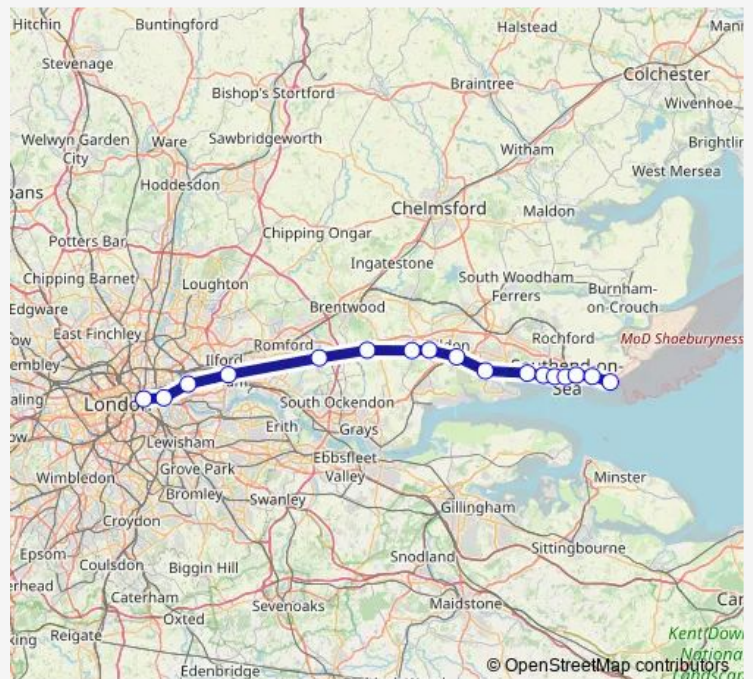

Route schedule

Shoeburyness — London Liverpool Street

Monday	08:26-22:27
Tuesday	19:08-21:54
Wednesday	19:08-21:54
Thursday	19:08-22:27
Friday	08:26-21:56
Saturday	—
Sunday	08:26-21:56

Route info

Direction: Shoeburyness

Stops: 19

Trip Duration: 1 hour 7 min

c2c — London Fenchurch Street - Shoeburyness

**Direction**

Shoeburyness — London Fenchurch Street

16 stops

[Open route schedule](#)

Shoeburyness