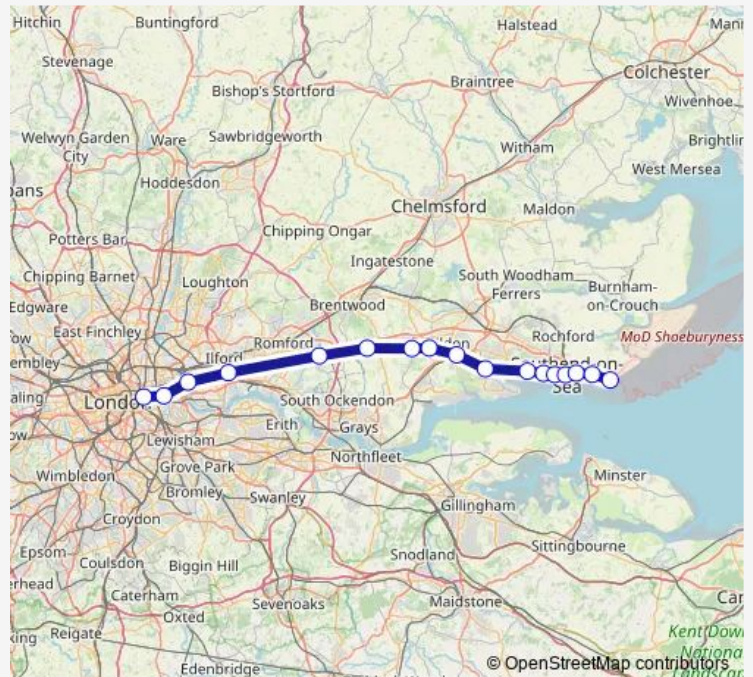

Route schedule

Shoeburyness — London Liverpool Street

Monday	08:26-22:27
Tuesday	19:08-22:27
Wednesday	19:08-22:27
Thursday	19:08-22:27
Friday	08:26-21:56
Saturday	—
Sunday	08:26-21:56

Route info

Direction: Shoeburyness

Stops: 19

Trip Duration: 1 hour 7 min

c2c — London Liverpool Street - Shoeburyness

**Direction**

Shoeburyness — London Fenchurch Street

16 stops

[Open route schedule](#)

Shoeburyness