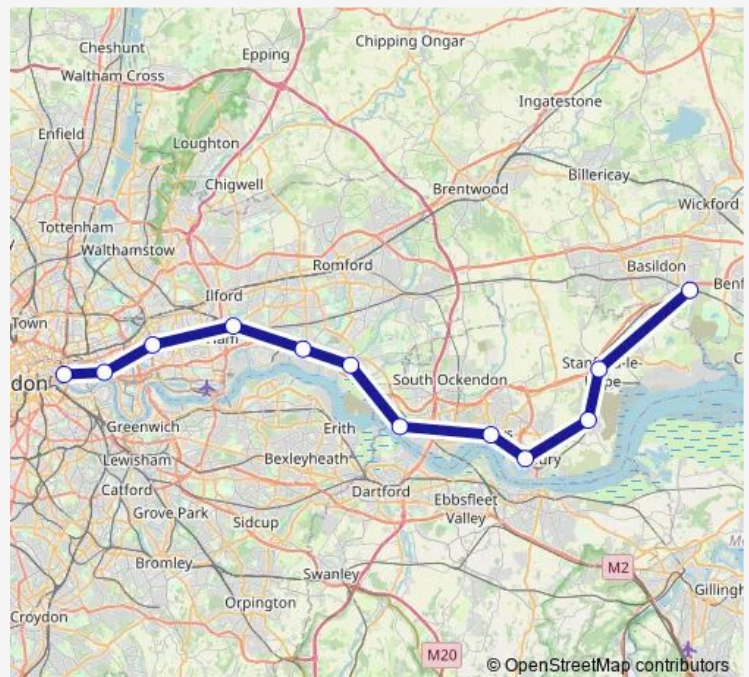

### Direction

Pitsea — London Fenchurch Street

12 stops

[Open route schedule](#)

- Pitsea
- Stanford-le-Hope
- East Tilbury
- Tilbury Town
- Grays
- Chafford Hundred
- Ockendon
- Upminster
- Barking
- West Ham
- Limehouse
- London Fenchurch Street

### Route schedule

Pitsea — London Fenchurch Street

Monday	18:28-18:59
Tuesday	18:28-18:59
Wednesday	18:28-18:59
Thursday	18:28-18:59
Friday	18:28-18:59
Saturday	—
Sunday	—

### Route info

Direction: Pitsea

Stops: 12

Trip Duration: 0 hour 59 min

c2c — Pitsea - London Fenchurch Street

**Direction**

Pitsea — London Fenchurch Street

12 stops

Dagenham Dock

Barking

West Ham

Limehouse

London Fenchurch Street

**Route schedule**

Pitsea — London Fenchurch Street

Monday	06:47-19:18
Tuesday	06:47-19:18
Wednesday	06:47-19:18
Thursday	06:47-19:18
Friday	06:47-19:18
Saturday	—
Sunday	—