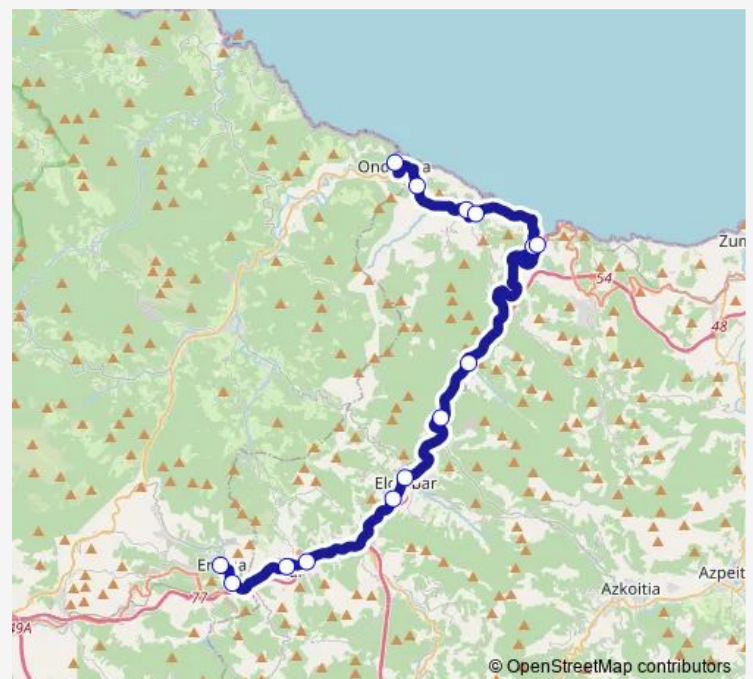

## Route schedule

Bizkaia Etorbidea, 11 — Ondarroa

Monday —

Tuesday —

Wednesday —

Thursday —

Friday 23:55

Saturday —

## Route info

Direction: Bizkaia Etorbidea, 11

Stops: 11

Trip Duration: 0 hour 35 min

Db44g — Mallab&gt;Ermua&gt;Eiba&gt;Elgo&gt;Menda&gt;Mutrik&gt;Ondarroa

**BusMaps**

## Route schedule

Ondarroa — Bizkaia Etorbidea, 11

Monday	—
Tuesday	—
Wednesday	—
Thursday	—
Friday	23:15
Saturday	01:05-23:45
Sunday	01:45-05:45

## Route info

Direction: Ondarroa

Stops: 13

Trip Duration: 0 hour 41 min

Db44g Bus time schedules and route maps are available in an offline PDF at busmaps.com. Use the busmaps.com website to see live bus times, train schedule or subway schedule, and step-by-step directions for all public transit in Elgoibar