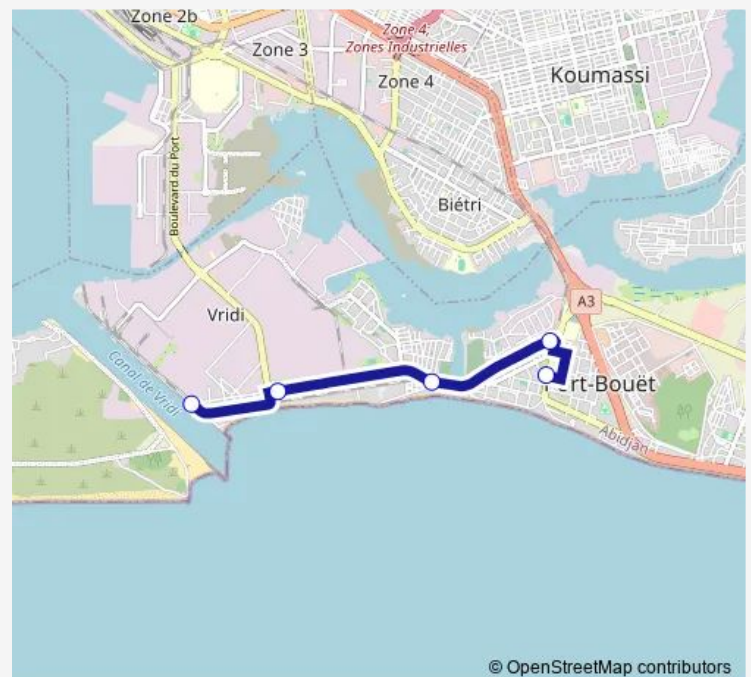

Bus woro woro : Marché de Port-Bouët ↔ Vridi Canal

[Go to website](#)**Direction**

Vridi Canal — Marché de Port-Bouët

5 stops

[Open route schedule](#)

Vridi Canal

Au 19

Petit Bassam

Centre Pilote Des Jeunes de Port-Bouët

Marché de Port-Bouët

Route schedule

Vridi Canal — Marché de Port-Bouët

Monday	06:00
Tuesday	06:00
Wednesday	06:00
Thursday	06:00
Friday	06:00
Saturday	06:00
Sunday	06:00

Route info

Direction: Vridi Canal

Stops: 5

Trip Duration: 0 hour 16 min

Direction

Marché de Port-Bouët — Vridi Canal

6 stops

[Open route schedule](#)

Marché de Port-Bouët

Station

Cimetière de Port-Bouët

Petit Bassam

Pharmacie Vridi Village

Vridi Canal

Route schedule

Marché de Port-Bouët — Vridi Canal