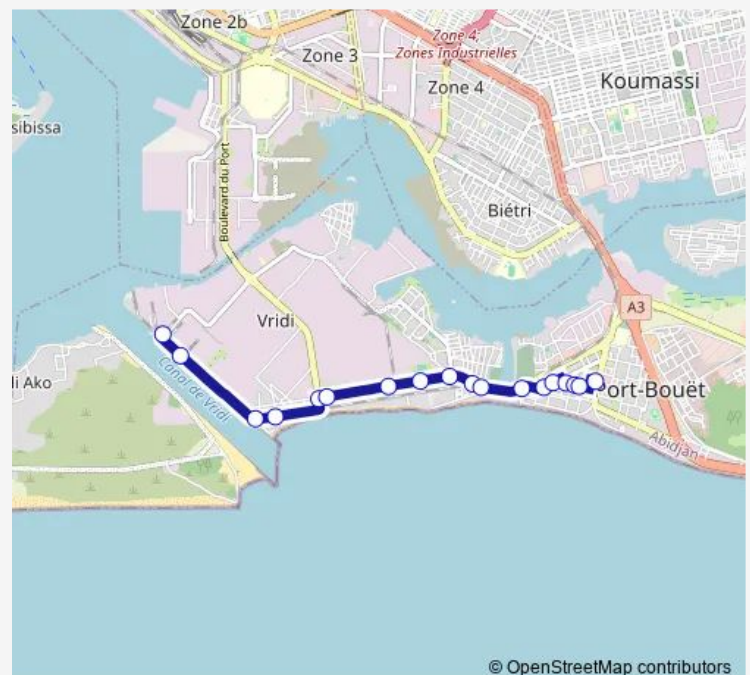

### Direction

Vridi Canal — Terminus Marché de Port-Bouët

18 stops

[Open route schedule](#)

- Vridi Canal
- Carrefour Ciprel
- Terminus Sotra Vridi Canal
- Cité Bernadette
- Pharmacie Vridi Village
- Hôpital
- Sir
- CIE Vridi
- Pharmacie Vridi
- Terre rouge
- Petit Bassam
- Station Vinko
- Pharmacie Cité Policière
- Carrefour Ecole Selmer
- Pharmacie Saint Ambroise
- Terrain
- Panneau
- Terminus Marché de Port-Bouët

### Route schedule

Vridi Canal — Terminus Marché de Port-Bouët

Monday	06:00
Tuesday	06:00
Wednesday	06:00
Thursday	06:00
Friday	06:00
Saturday	06:00
Sunday	06:00

### Route info

Direction: Vridi Canal

Stops: 18

Trip Duration: 0 hour 16 min

© OpenStreetMap contributors

## Direction

Terminus Marché de Port-Bouët — Vridi Canal

15 stops

[Open route schedule](#)

Terminus Marché de Port-Bouët

Panneau

Terrain

Pharmacie Saint Ambroise