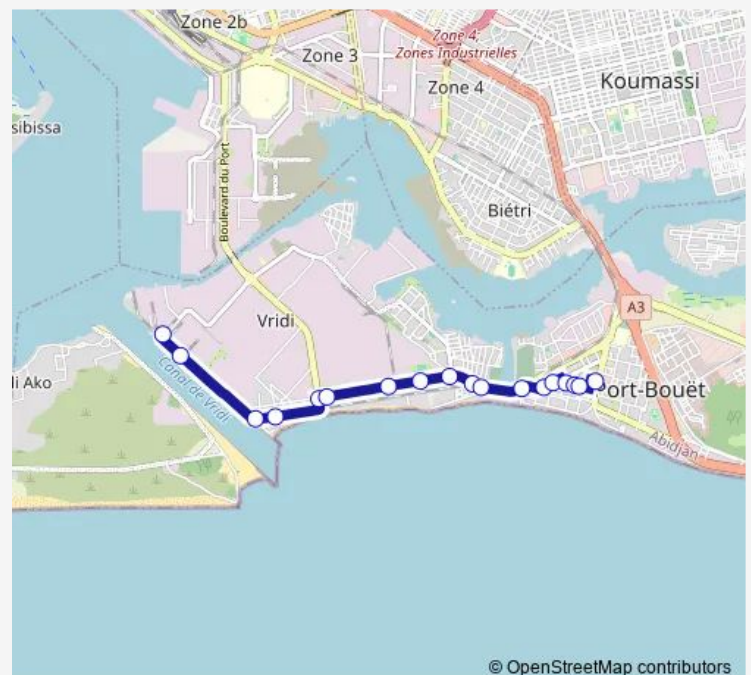

### Direction

Vridi Canal — Terminus Marché de Port-Bouët

18 stops

[Open route schedule](#)

Vridi Canal

Carrefour Ciprel

Terminus Sotra Vridi Canal

Cité Bernadette

Pharmacie Cité Policière

Carrefour Ecole Selmer

Pharmacie Saint Ambroise

Terrain

Panneau

Terminus Marché de Port-Bouët

### Route schedule

Vridi Canal — Terminus Marché de Port-Bouët

Monday 06:00

Tuesday 06:00

Wednesday 06:00

Thursday 06:00

Friday 06:00

Saturday 06:00

### Route info

Direction: Vridi Canal

Stops: 18

Trip Duration: 0 hour 16 min

© OpenStreetMap contributors