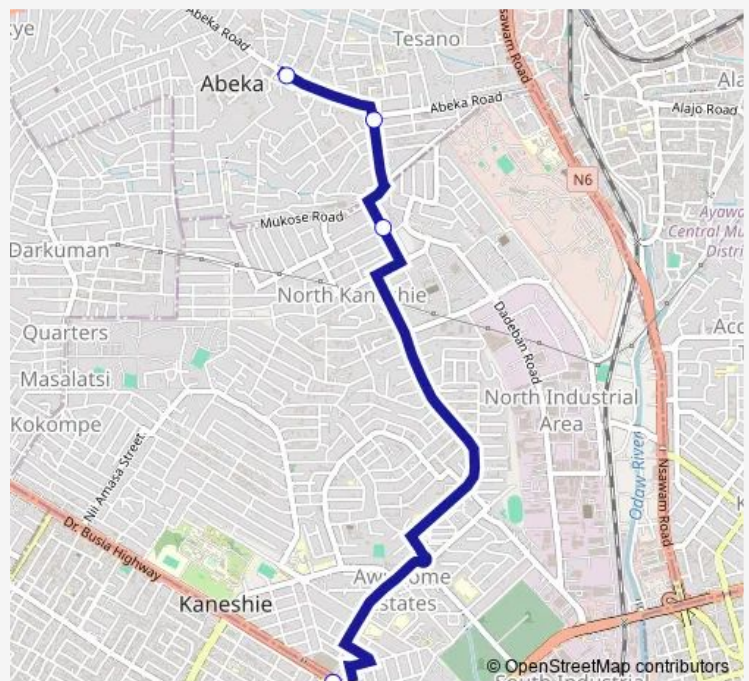

Bus 029b Kaneshie Mkt Cmplx to Abeka Market station

[Go to website](#)

Direction

Terminal Kaneshie Mkt Cmplx — Terminal Abeka Market station

4 stops

[Open route schedule](#)

Terminal Kaneshie Mkt Cmplx

Roadside 029

Total 011

Terminal Abeka Market station

Route schedule

Terminal Kaneshie Mkt Cmplx — Terminal Abeka Market station

Monday 08:32

Tuesday 08:32

Wednesday 08:32

Thursday 08:32

Friday 08:32

Saturday 08:32

Sunday 08:32

Route info

Direction: Terminal Kaneshie Mkt Cmplx

Stops: 4

Trip Duration: 0 hour 25 min

029b — Kaneshie Mkt Cmplx to Abeka Market station