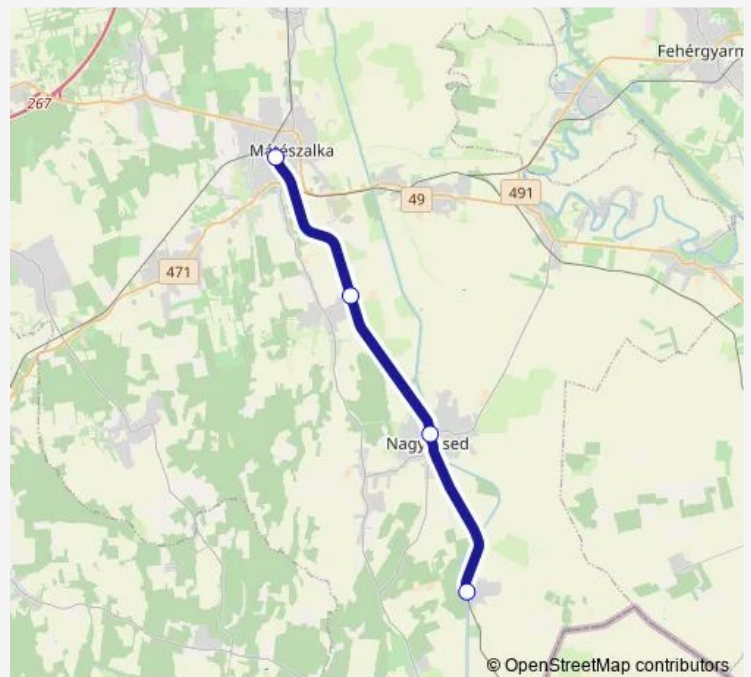

Rail 36318

[Go to website](#)

Direction

undefined — undefined

0 stops

[Open route schedule](#)

Route schedule

undefined — undefined

Monday 20:10

Tuesday 20:10

Wednesday 20:10

Thursday 20:10

Friday 20:10

Saturday 20:10

Sunday 20:10

Route info

Direction:

Stops: 0

Trip Duration: – min

■ 36318

36318 Rail time schedules and route maps are available in an offline PDF at busmaps.com. Use the busmaps.com website to see live bus times, train schedule or subway schedule, and step-by-step directions for all public transit in Mateszalka