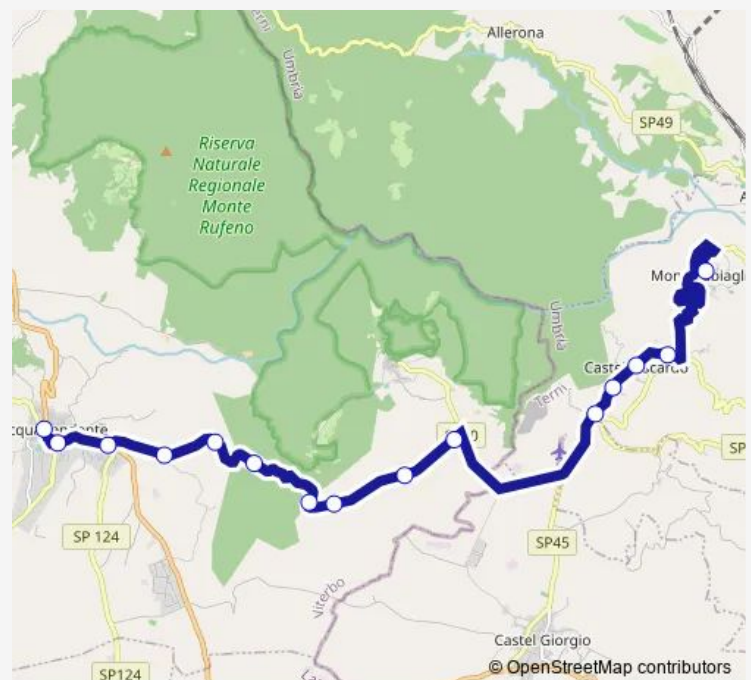

Direction

Acquapendente | Ist. Omnicomprensivo Leonardo DA Vinci # f847 — Castel Viscardo (TR) | Monterubiaglio # f1188

15 stops

[Open route schedule](#)

Acquapendente | Ist. Omnicomprensivo Leonardo DA Vinci # f847

Acquapendente | Via Torre Alfina (Km 3) # f14051

Acquapendente | Predio Cappella # f14052

Acquapendente | Tesoro # f14053

Acquapendente | Predio Pulicaro # f14054

Acquapendente | Podere Belvedere # f14055

Route schedule

Acquapendente | Ist. Omnicomprensivo Leonardo DA Vinci # f847 — Castel Viscardo (TR) | Monterubiaglio # f1188

Monday 06:35

Tuesday 06:35

Wednesday 06:35

Thursday 06:35

Friday 06:35

Saturday 06:35

Sunday —

Route info

Direction: Acquapendente | Ist. Omnicomprensivo Leonardo DA Vinci # f847

Stops: 15

Trip Duration: 0 hour 35 min

Bus time schedules and route maps are available in an offline PDF at busmaps.com. Use the busmaps.com website to see live bus times, train schedule or subway schedule, and step-by-step directions for all public transit in Acquapendente