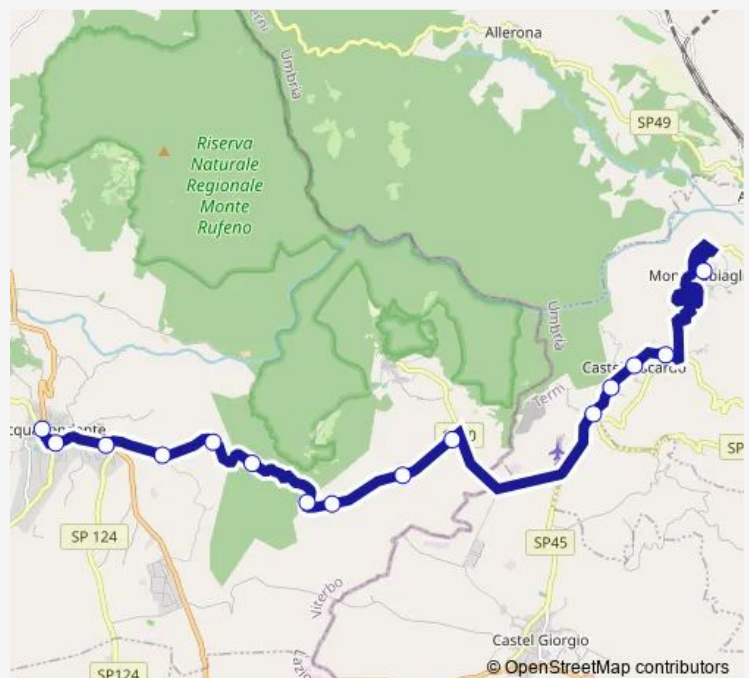

Acquapendente | Via Torre Alfina (Km 3) # f14051

Acquapendente | Predio Cappella # f14052

Acquapendente | Tesoro # f14053

Acquapendente | Predio Pulicaro # f14054

Acquapendente | Podere Belvedere # f14055

Route schedule

ACQUAPENDENTE | Ist. OMNICOMPRESIVO LEONARDO DA VINCI # f847 — Castel Viscardo (TR) | Monterubiaglio # f1188

Monday	06:35
Tuesday	06:35
Wednesday	06:35
Thursday	06:35
Friday	06:35
Saturday	06:35
Sunday	—

Route info

Direction: ACQUAPENDENTE | Ist. OMNICOMPRESIVO LEONARDO DA VINCI # f847

Stops: 15

Trip Duration: 0 hour 35 min

Bus time schedules and route maps are available in an offline PDF at busmaps.com. Use the busmaps.com website to see live bus times, train schedule or subway schedule, and step-by-step directions for all public transit in Acquapendente