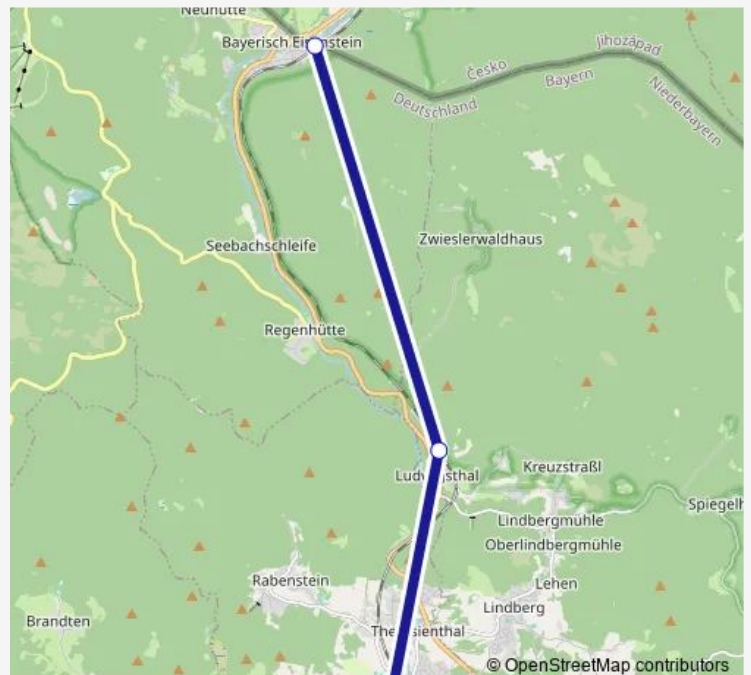

Bus RB35

[Go to website](#)

Direction

Bayerisch Eisenstein — Zwiesel (Bay)

3 stops

[Open route schedule](#)

Bayerisch Eisenstein

Ludwigsthal

Zwiesel (Bay)

Route schedule

Bayerisch Eisenstein — Zwiesel (Bay)

Monday	06:58-21:40
Tuesday	06:58-21:40
Wednesday	06:58-21:40
Thursday	06:58-21:40
Friday	06:58-21:40
Saturday	08:34-21:40
Sunday	08:34-21:40

Route info

Direction: Bayerisch Eisenstein

Stops: 3

Trip Duration: 0 hour 21 min

■ RB35

BusMaps

Direction

Zwiesel (Bay) — Bayerisch Eisenstein

3 stops

[Open route schedule](#)

Zwiesel (Bay)

Ludwigsthal

Bayerisch Eisenstein

Route schedule

Zwiesel (Bay) — Bayerisch Eisenstein

Monday	06:21-21:00
Tuesday	06:21-21:00
Wednesday	06:21-21:00
Thursday	06:21-21:00
Friday	06:21-21:00
Saturday	08:00-21:00
Sunday	08:00-21:00