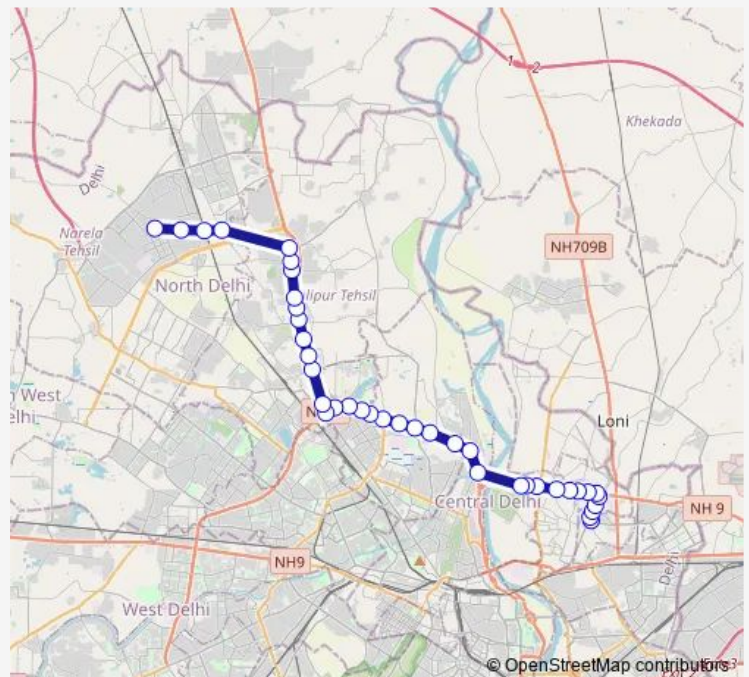

### Route schedule

Babar Pur Ext — Bawana Sec 5 Cluster Depot

Monday 11:35-14:54

Tuesday 11:35-14:54

Wednesday 11:35-14:54

Thursday 11:35-14:54

Friday 11:35-14:54

Saturday 11:35-14:54

### Route info

Direction: Babar Pur Ext

Stops: 39

Trip Duration: 1 hour 55 min

218stldown

BusMaps

Jag Jivan Ram Hospital

Bhalaswa Xing