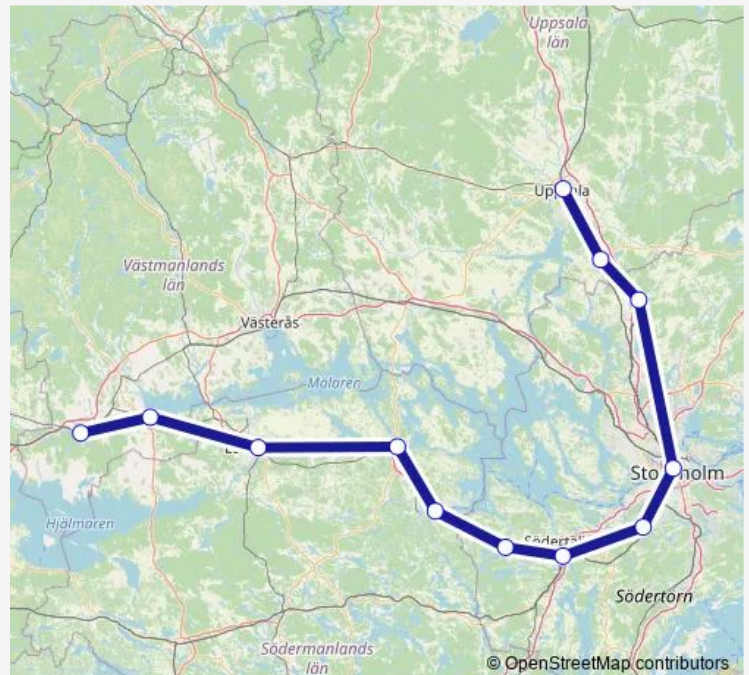

Long Distance Trains 950

[Go to website](#)

Direction

undefined — undefined

0 stops

[Open route schedule](#)

Route schedule

undefined — undefined

Monday 15:04-14:34

Tuesday 14:34

Wednesday 14:34

Thursday 15:04-14:34

Friday 14:34-16:11

Saturday 16:11

Sunday 15:04

Route info

Direction:

Stops: 0

Trip Duration: – min

■ 950