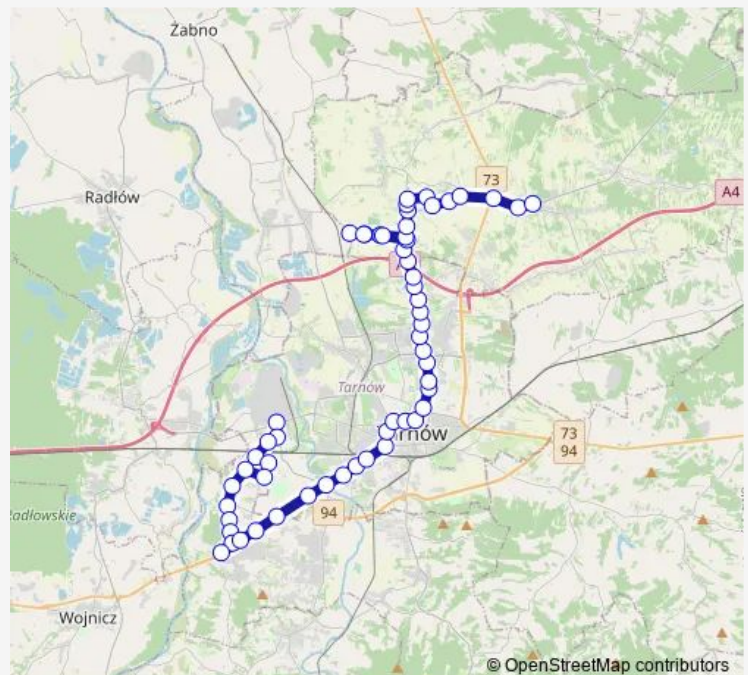

### Route schedule

Tarnów Mościce - Plac — Lisia Góra Szkoła

Monday 06:05-22:15

Tuesday 06:05-22:15

Wednesday 06:05-22:15

Thursday 06:05-22:15

Friday 06:05-22:15

Saturday 09:15-21:15

### Route info

Direction: Tarnów Mościce - Plac

Stops: 57

Trip Duration: 1 hour 18 min

A24

BusMaps

Tarnów Krakowska – Planty

Tarnów Szkotnik - Plac