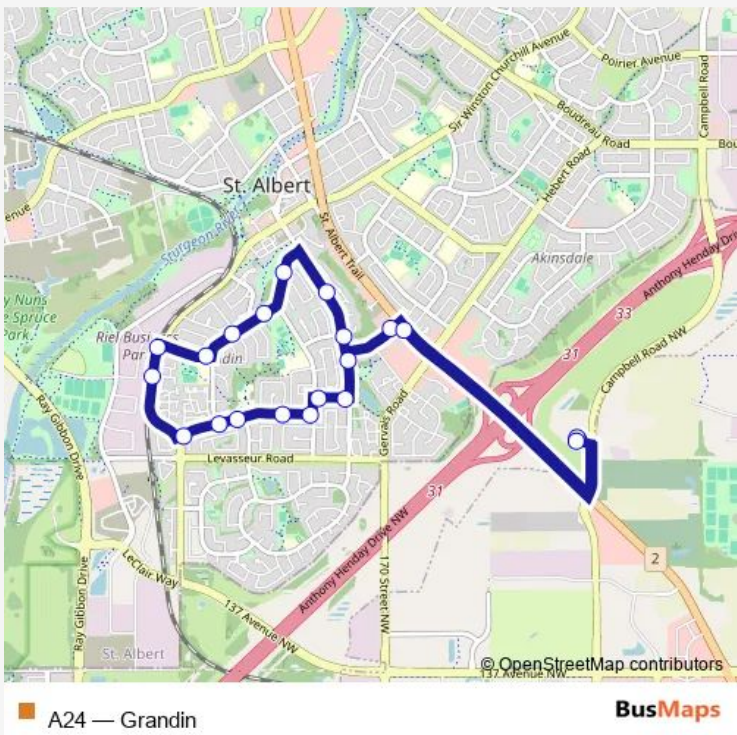

**Bus A24 Grandin**

[Go to website](#)

**Direction**  
 Nakî Transit Station and Park and Ride — Nakî Transit Station and Park and Ride

20 stops

[Open route schedule](#)

- Nakî Transit Station and Park and Ride
- Gate Ave & St Albert Trail
- Grandin Rd & Green Lees Pl
- Grandin Rd & Glen Meadow Cres
- Grosvenor Blvd & Glenmore Cres
- Grenfell Ave & Gresham Blvd
- Grenfell Ave & Glenhaven Cres
- Gatewood Ave & Grenfell Ave
- SWC Ave & Gatewood Ave
- SWC Ave & Grandin Village I
- Gainsborough Ave & SWC Ave
- Gainsborough Ave & Grenfell Ave
- Gainsborough Ave & Graham Ave
- Gainsborough Avenue & Gladstone Crescent
- Gainsborough Avenue & Grosvenor Boulevard
- Granite Ave & Grosvenor Blvd
- Granite Ave & Grandin Rd
- Grandin Rd & Grandora Cres
- St Albert Trail & Gate Avenue
- Nakî Transit Station and Park and Ride

**Route schedule**  
 Nakî Transit Station and Park and Ride — Nakî Transit Station and Park and Ride

Monday	05:44-18:06
Tuesday	05:44-18:06
Wednesday	05:44-18:06
Thursday	05:44-18:06
Friday	05:44-18:06
Saturday	—
Sunday	—

**Route info**  
 Direction: Nakî Transit Station and Park and Ride  
 Stops: 20  
 Trip Duration: 0 hour 25 min

A24 Bus time schedules and route maps are available in an offline PDF at [busmaps.com](https://busmaps.com). Use the [busmaps.com](https://busmaps.com) website to see live bus times, train schedule or subway schedule, and step-by-step directions for all public transit in Edmonton