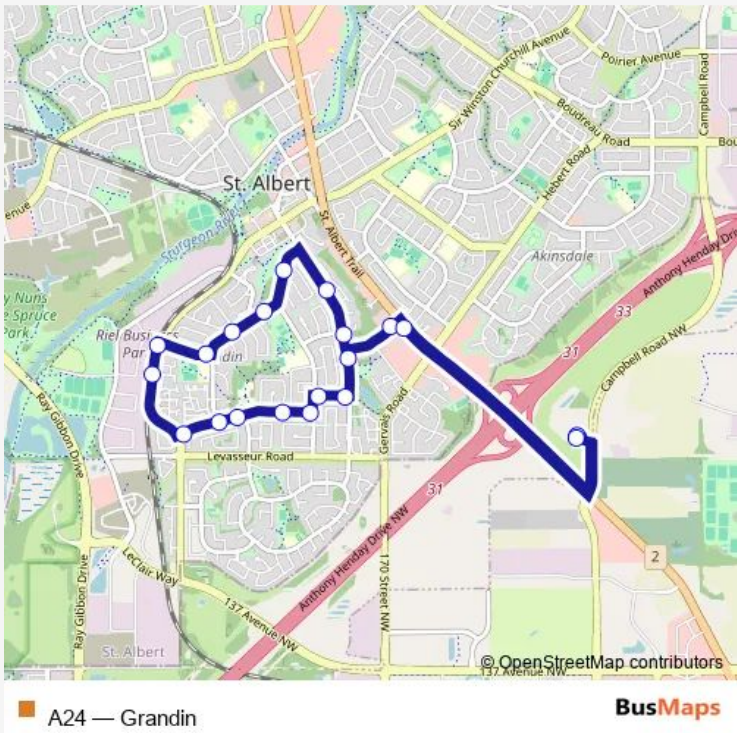

Bus A24 Grandin

[Go to website](#)

Direction
 Nakî Transit Station and Park and Ride — Nakî Transit Station and Park and Ride

20 stops

[Open route schedule](#)

- Nakî Transit Station and Park and Ride
- Gate Ave & St Albert Trail
- Grandin Rd & Green Lees Pl
- Grandin Rd & Glen Meadow Cres
- Grosvenor Blvd & Glenmore Cres
- Grenfell Ave & Gresham Blvd
- Grenfell Ave & Glenhaven Cres
- Gatewood Ave & Grenfell Ave
- SWC Ave & Gatewood Ave
- SWC Ave & Grandin Village I
- Gainsborough Ave & SWC Ave
- Gainsborough Ave & Grenfell Ave
- Gainsborough Ave & Graham Ave
- Gainsborough Avenue & Gladstone Crescent
- Gainsborough Avenue & Grosvenor Boulevard
- Granite Ave & Grosvenor Blvd
- Granite Ave & Grandin Rd
- Grandin Rd & Grandora Cres
- St Albert Trail & Gate Avenue
- Nakî Transit Station and Park and Ride

Route schedule
 Nakî Transit Station and Park and Ride — Nakî Transit Station and Park and Ride

Monday	05:44-18:06
Tuesday	05:44-18:06
Wednesday	05:44-18:06
Thursday	05:44-18:06
Friday	05:44-18:06
Saturday	—
Sunday	—

Route info
 Direction: Nakî Transit Station and Park and Ride
 Stops: 20
 Trip Duration: 0 hour 25 min

A24 Bus time schedules and route maps are available in an offline PDF at busmaps.com. Use the busmaps.com website to see live bus times, train schedule or subway schedule, and step-by-step directions for all public transit in Edmonton