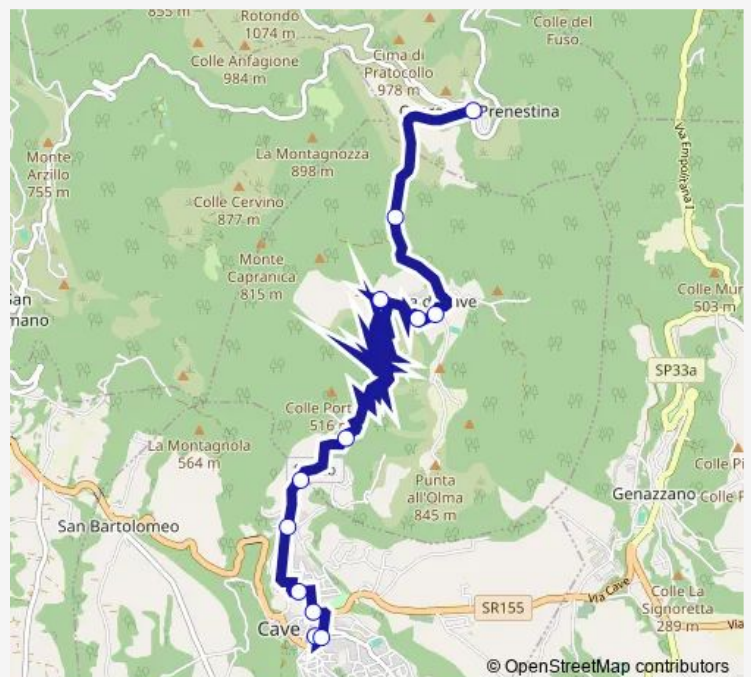

Monday 06:40-16:40

Tuesday 06:40-16:40

Wednesday 06:40-16:40

Thursday 06:40-16:40

Friday 06:40-16:40

Saturday 06:40-16:40

Sunday —

Route info

Direction: Cave | Viale Pio XII # f14586

Stops: 12

Trip Duration: 0 hour 26 min

Cave - Capranica Prenestina # Gz65a

Bus time schedules and route maps are available in an offline PDF at busmaps.com. Use the busmaps.com website to see live bus times, train schedule or subway schedule, and step-by-step directions for all public transit in Cave