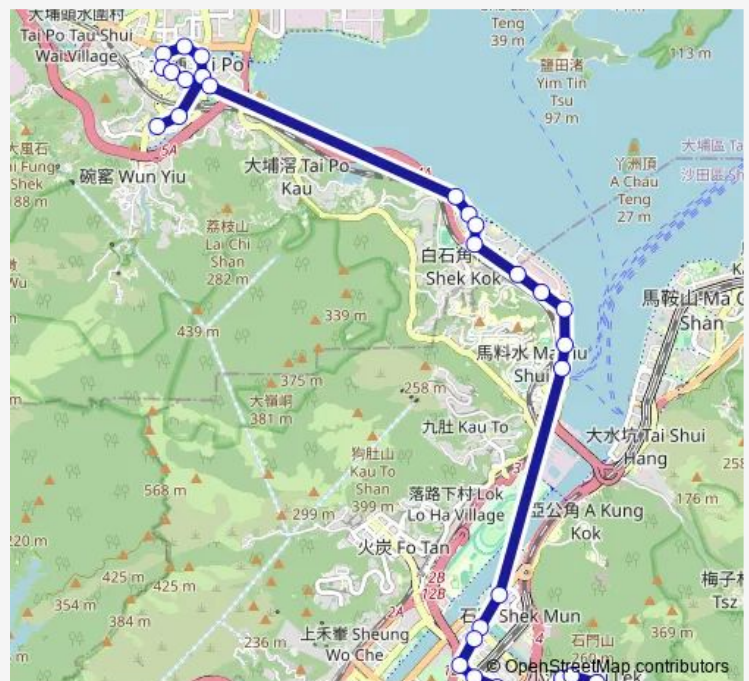

CHONG SAN ROAD, NEAR ST. MARTIN

Route schedule

WAN TAU TONG TERMINUS — WONG NAI TAU BUS TERMINUS

Monday	07:00-21:35
Tuesday	07:00-21:35
Wednesday	07:00-21:35
Thursday	07:00-21:35
Friday	07:00-21:35
Saturday	07:00-21:35
Sunday	07:00-21:35

Route info

Direction: WAN TAU TONG TERMINUS

Stops: 30

Trip Duration: 0 hour 28 min

806A — Wong NAI TAU - WAN TAU Tong BusMaps

CHONG SAN ROAD, NEAR SCIENCE PARK PHASE 3|CHONG SAN ROAD SOUTHBOUND BUS LAY-BY NEAR L/P BE 3003|CHONG SAN ROAD OUTSIDE HONG KONG SCIENCE PARK PHASE 3

CHONG SAN ROAD OUTSIDE HONG KONG SCIENCE PARK PHASE 1|CHONG SAN ROAD, NEAR SCIENCE PARK PHASE 1

SCIENCE PARK ROAD, NEAR RESEARCH INSTITUTE OF BIOTECHNOLOGY

SCIENCE PARK ROAD, OUTSIDE WATER SPORTS CENTRE|SCIENCE PARK ROAD SOUTHBOUND BUS LAY-BY NEAR L/P AE1877

Thursday 07:00-21:35

Friday 07:00-21:35

Saturday 07:00-21:35

Sunday 07:00-21:35

Route info

Direction: WONG NAI TAU BUS TERMINUS

Stops: 29

Trip Duration: 0 hour 28 min