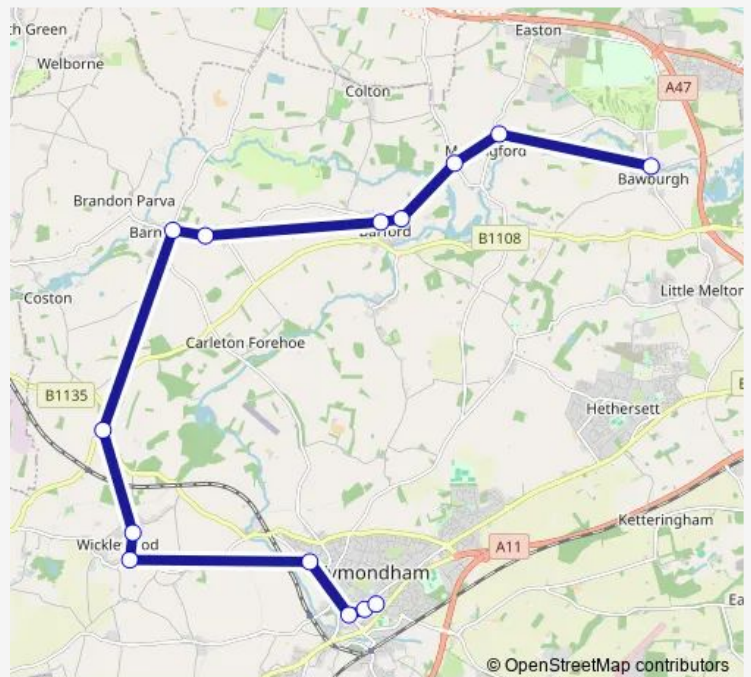

Barnham Broom Road

Cross

Kimberley Street

Morrisons

Route schedule

Kings Head — Morrisons

Monday 10:00

Tuesday —

Wednesday 10:00

Thursday —

Friday 10:00

Saturday —

Sunday —

Route info

Direction: Kings Head

Stops: 14

Trip Duration: 0 hour 37 min

806A — Bawburgh - Barnham Broom - Wymondham

Direction

Morrison's — Kings Head

16 stops

[Open route schedule](#)

Morrison's

Kimberley Street

Monday 12:18

Tuesday —

Wednesday 12:18

Thursday —

Friday 12:18

Saturday —

Sunday —

Route info