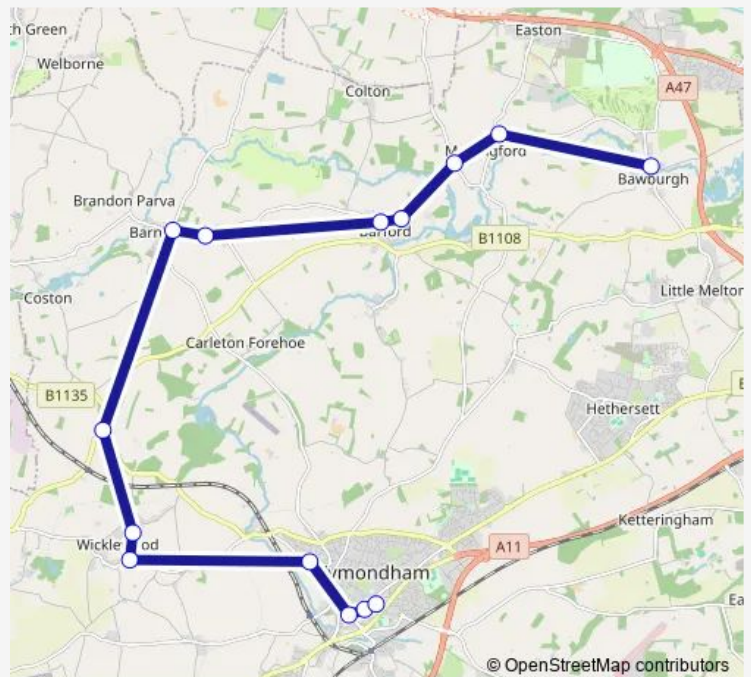

Barnham Broom Road

Cross

Kimberley Street

Morrisons

Route schedule

Kings Head — Morrisons

Monday 10:00

Tuesday —

Wednesday 10:00

Thursday —

Friday 10:00

Saturday —

Sunday —

Route info

Direction: Kings Head

Stops: 14

Trip Duration: 0 hour 37 min

806A — Bawburgh - Barnham Broom - Wymondham

Direction

Morrison's — Kings Head

16 stops

[Open route schedule](#)

Morrison's

Kimberley Street

Monday 12:18

Tuesday —

Wednesday 12:18

Thursday —

Friday 12:18

Saturday —

Sunday —

Route info