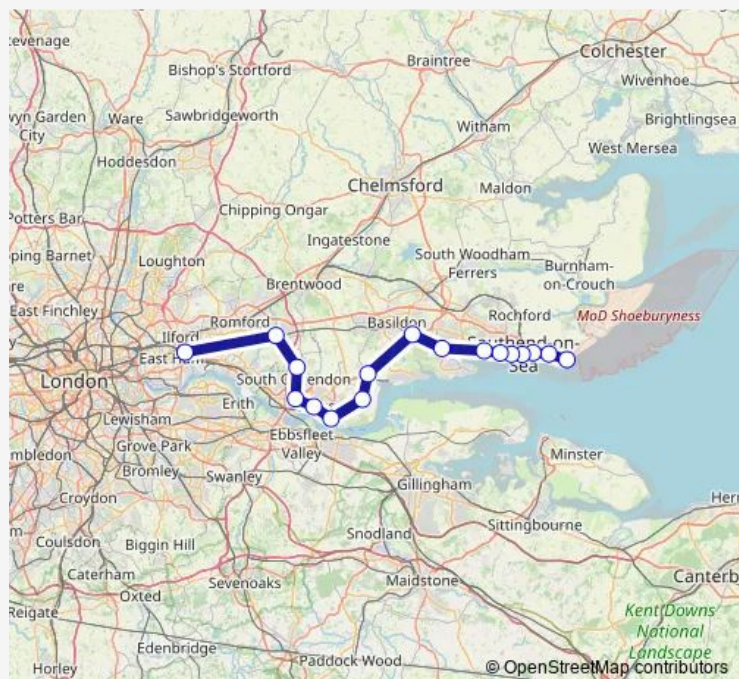

Rail Cc:Sry->Bkg CC train service from SRY to Bkg

[Go to website](#)

Direction

Shoeburyness — Barking

17 stops

[Open route schedule](#)

- Shoeburyness
- Thorpe Bay
- Southend East
- Southend Central
- Westcliff-on-Sea
- Chalkwell
- Leigh-on-Sea
- Benfleet
- Pitsea
- Stanford-le-Hope
- East Tilbury
- Tilbury Town
- Grays
- Chafford Hundred
- Ockendon
- Upminster
- Barking

Route schedule

Shoeburyness — Barking

Monday	—
Tuesday	—
Wednesday	—
Thursday	—
Friday	—
Saturday	23:33
Sunday	—

Route info

Direction: Shoeburyness

Stops: 17

Trip Duration: 1 hour 10 min

■ Cc:Sry->Bkg — CC train service from SRY to Bkg

Direction

Shoeburyness — Barking

14 stops

[Open route schedule](#)

Shoeburyness

Thorpe Bay

Southend East

Southend Central

Friday —

Saturday —

Sunday —

Route info

Direction: Shoeburyness

Stops: 14

Trip Duration: 0 hour 49 min

Direction