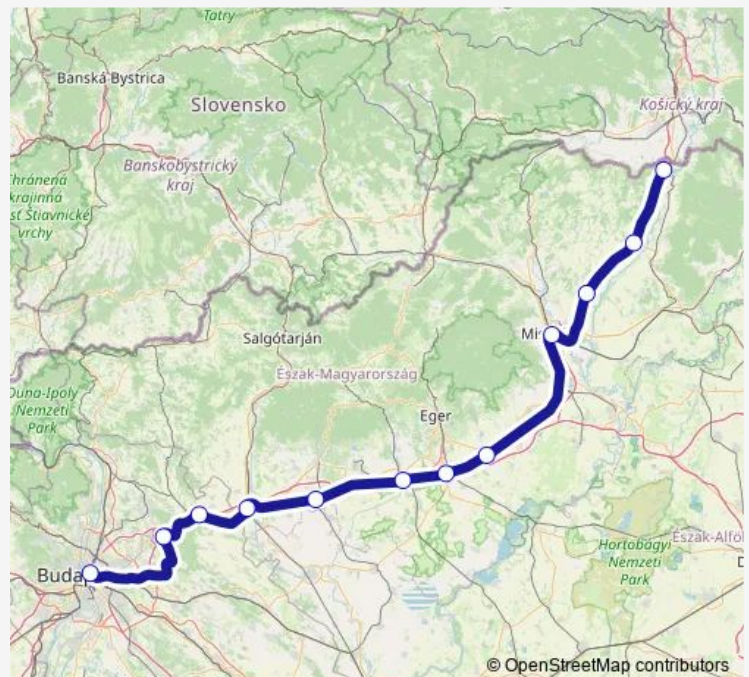

Rail IC 182 Rákóczi

[Go to website](#)

Direction

Budapest-Keleti — Hidasnémeti

6 stops

[Open route schedule](#)

Budapest-Keleti

Füzesabony

Wednesday 06:25

Thursday 06:25

Friday 06:25

Saturday 06:25

Sunday 06:25

Route info

Direction: Budapest-Keleti

Stops: 6

Trip Duration: 3 hour 12 min

■ IC 182 Rákóczi

Direction

Budapest-Keleti — Hidasnémeti

12 stops

[Open route schedule](#)

Budapest-Keleti

Gödöllő