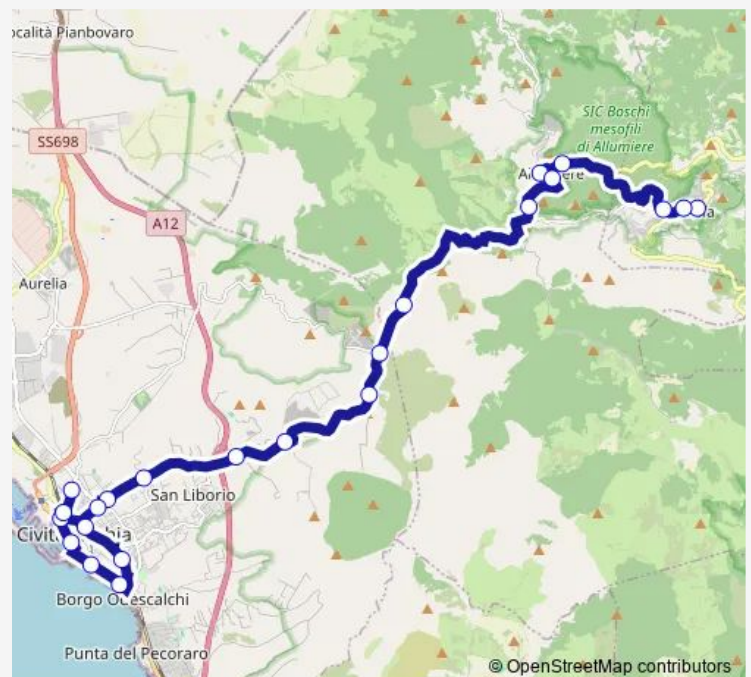

Thursday

—

Friday

—

Saturday

—

Sunday

12:15

### Route info

Direction: Tolfa | piazza Vittorio Veneto # f254

Stops: 23

Trip Duration: 0 hour 55 min

Civitavecchia | Via Braccianese (Porto) # f276

Civitavecchia | Deposito # f277

Bus time schedules and route maps are available in an offline PDF at [busmaps.com](https://busmaps.com). Use the [busmaps.com](https://busmaps.com) website to see live bus times, train schedule or subway schedule, and step-by-step directions for all public transit in Civitavecchia