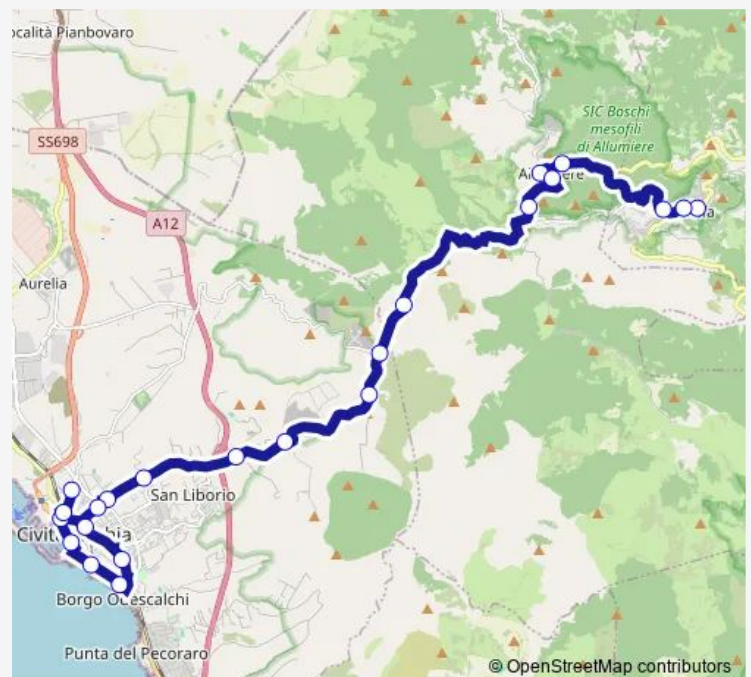

Saturday —

Sunday

12:15

Route info

Direction: Tolfa | piazza Vittorio Veneto # f254

Stops: 23

Trip Duration: 0 hour 55 min

Civitavecchia | Via Roma # f238

Civitavecchia | Via Braccianese (Porto) # f276

Civitavecchia | Deposito # f277

Bus time schedules and route maps are available in an offline PDF at busmaps.com. Use the busmaps.com website to see live bus times, train schedule or subway schedule, and step-by-step directions for all public transit in Civitavecchia