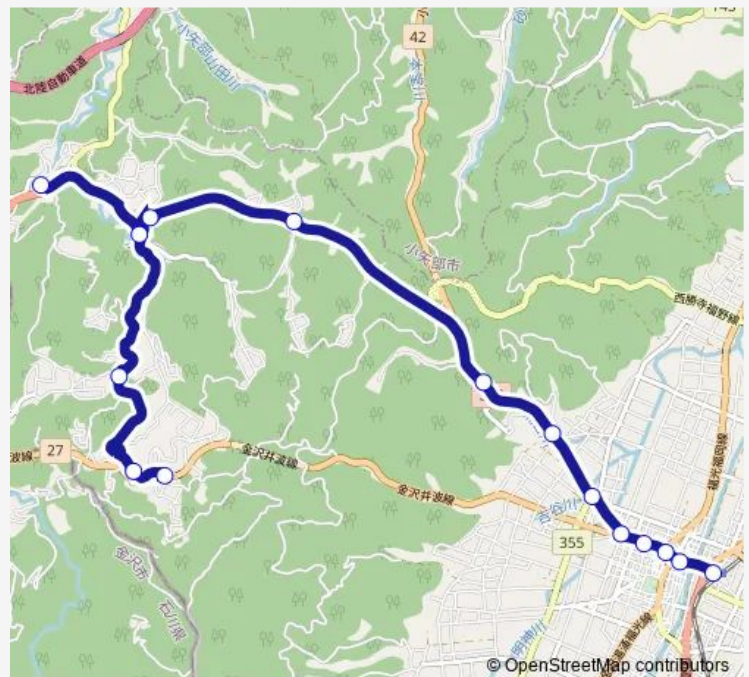

Jr福光駅 — むく森の郷

Monday	06:57
Tuesday	06:57
Wednesday	06:57
Thursday	06:57
Friday	06:57
Saturday	—
Sunday	—

Route info

Direction: Jr福光駅

Stops: 15

Trip Duration: 0 hour 25 min

土山線(小又西口方面1便)

Bus time schedules and route maps are available in an offline PDF at busmaps.com. Use the busmaps.com website to see live bus times, train schedule or subway schedule, and step-by-step directions for all public transit in Nanto