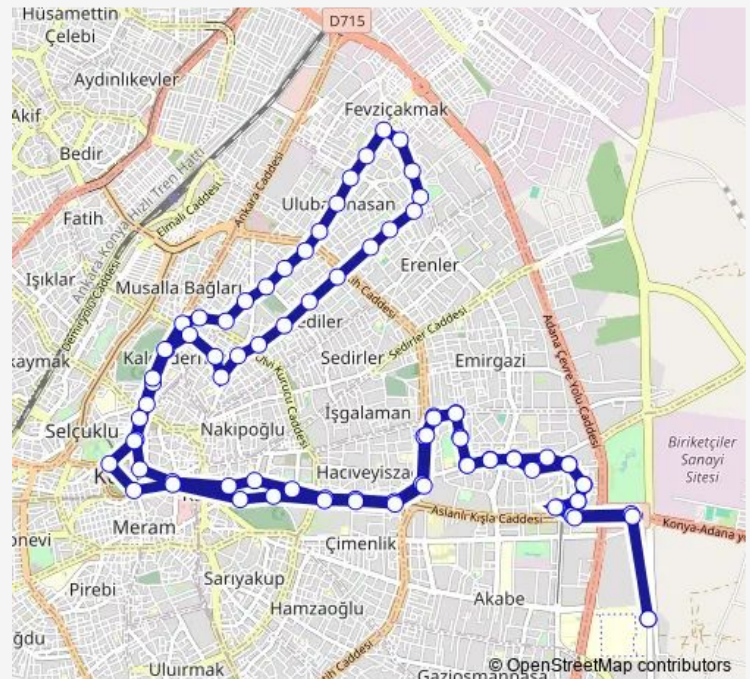

Thursday 06:15-23:20

Friday 06:15-23:20

Saturday 06:30-23:00

Sunday 07:20-23:15

Route info

Direction: řıfa

Stops: 82

Trip Duration: 1 hour 31 min