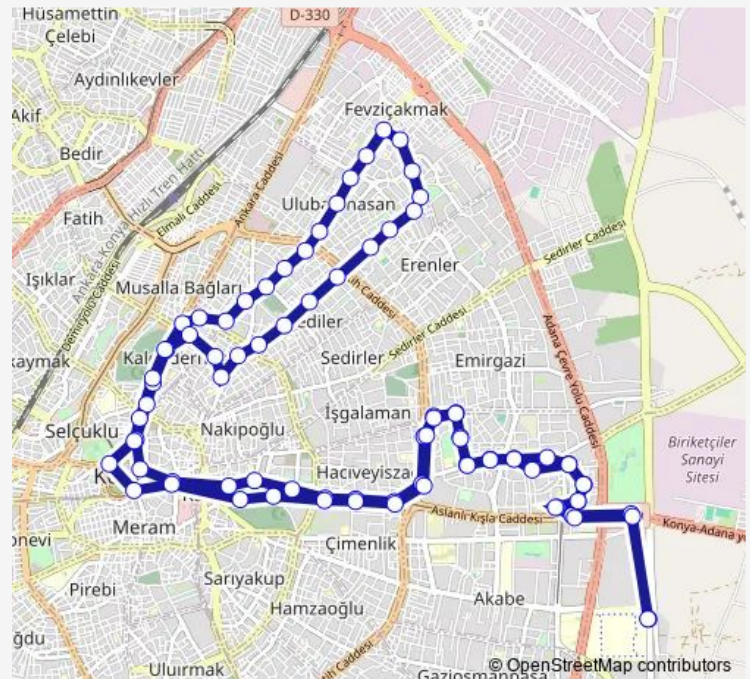

Saturday 06:30-23:00

Sunday 07:20-23:15

Route info

Direction: řifa

Stops: 82

Trip Duration: 1 hour 28 min

■ 41-A — Karakayıř - Karakayıř

BusMaps