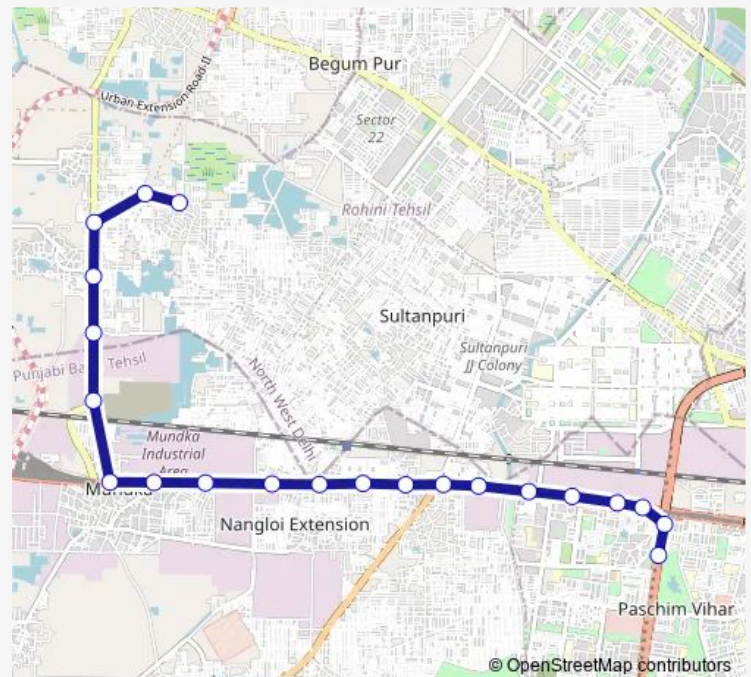

Thursday 06:34-21:40

Friday 06:34-21:40

Saturday 06:34-21:40

Sunday 06:34-21:40

Route info

Direction: Mubarakpur Dabas

Stops: 21

Trip Duration: 0 hour 43 min