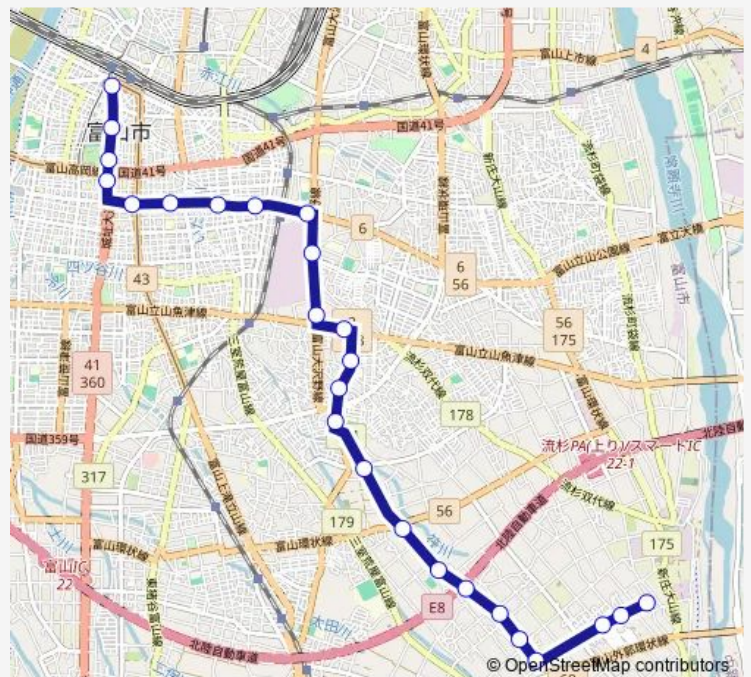

## Bus 西の番・大場・流杉線

[Go to website](#)

### Route schedule

大場 — 富山駅前

Monday	06:40-08:40
Tuesday	06:40-08:40
Wednesday	06:40-08:40
Thursday	06:40-08:40
Friday	06:40-08:40
Saturday	08:15
Sunday	08:15

### Route info

Direction: 大場

Stops: 25

Trip Duration: 0 hour 36 min

■ 西の番・大場・流杉線

総曲輪

城址公園前

富山市役所前

## Route info

Direction: 富山駅前

Stops: 25

Trip Duration: 0 hour 26 min

西の番・大場・流杉線 Bus time schedules and route maps are available in an offline PDF at [busmaps.com](https://busmaps.com). Use the [busmaps.com](https://busmaps.com) website to see live bus times, train schedule or subway schedule, and step-by-step directions for all public transit in Toyama