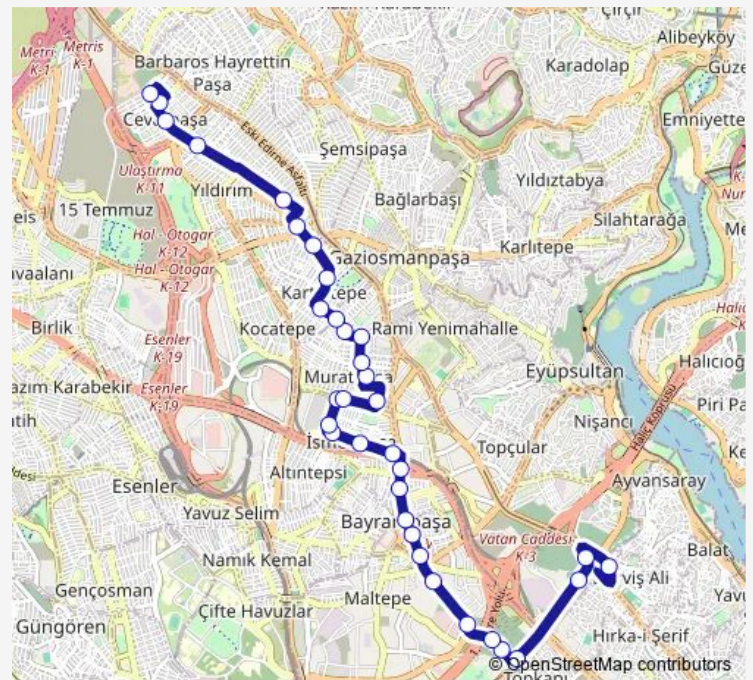

Friday 05:00

Saturday 05:00

Sunday 05:00

**Route info**

Direction: Edirnekapi

Stops: 34

Trip Duration: 0 hour 30 min

**CEVATPAŞA-BAYRAMPAŞA-EDİRNEKAPI — Cevatpaşa - B.Paşa - Otogar - Eyüp - Edirnekapi****BusMaps**