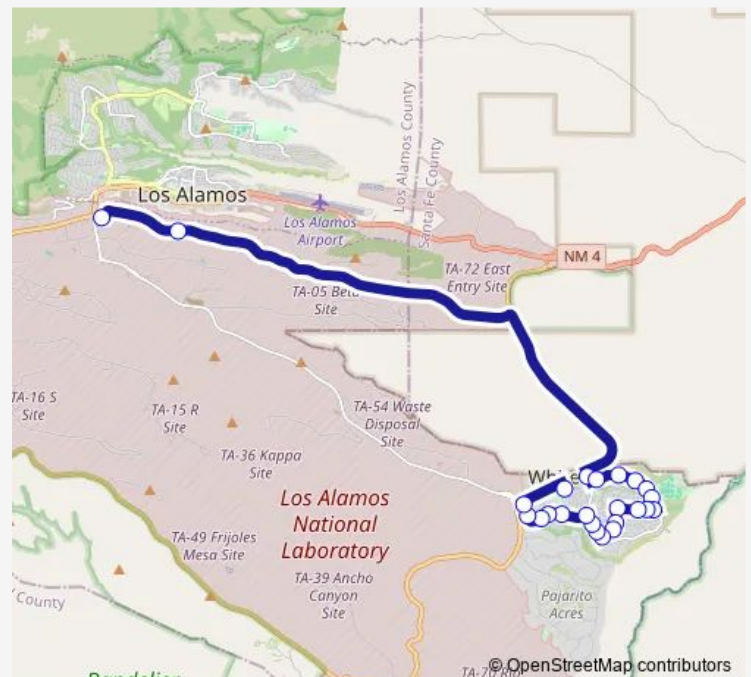

Aztec & Sherwood

Sherwood & SR 4

State Rd 4 & Rover Blvd

Route schedule

White Rock Library — Transit Center

Monday 05:58-17:58

Tuesday 05:58-17:58

Wednesday 05:58-17:58

Thursday 05:58-17:58

Friday 05:58-17:58

Saturday —

Sunday —

Route info

Direction: White Rock Library

Stops: 23

Trip Duration: 0 hour 23 min

2t — White Rock - Truck Route

E Jemez Rd & Royal Crest

Transit Center

Direction

Transit Center — White Rock Library

24 stops

[Open route schedule](#)

Transit Center

Route schedule

Transit Center — White Rock Library

Monday 05:55-18:35

Tuesday 05:55-18:35

Wednesday 05:55-18:35

Thursday 05:55-18:35

Friday 05:55-18:35

Saturday —