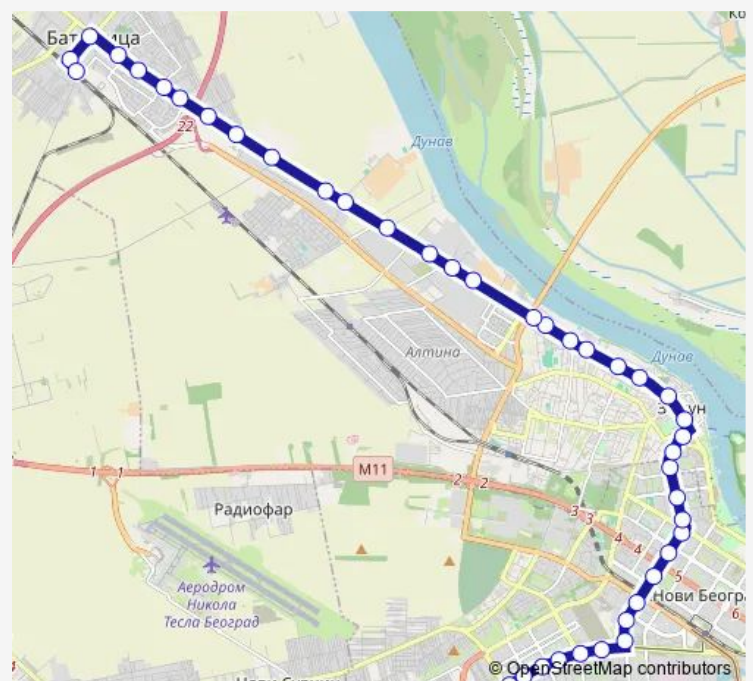

### Route schedule

Batajnica /Železnička Stanica/ — Blok 45

Monday	04:30-23:05
Tuesday	04:30-23:05
Wednesday	04:30-23:05
Thursday	04:30-23:05
Friday	04:30-23:05
Saturday	04:30-23:05
Sunday	04:25-23:05

### Route info

Direction: Batajnica /Železnička Stanica/

Stops: 42

Trip Duration: 1 hour 0 min

73 — Novi Beograd /Blok 45/ - Batajnica /Železnička Stanica/

Nade Dimić

Trg Branka Radičevića

Rk Beograd