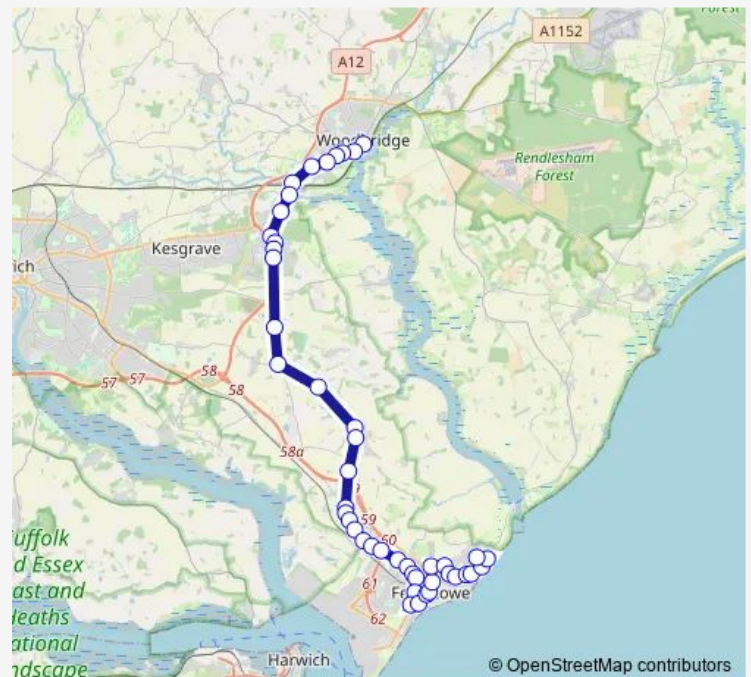

### Route schedule

Turban Centre — Great Eastern Square

Monday 07:35

Tuesday 07:35

Wednesday 07:35

Thursday 07:35

Friday 07:35

Saturday —

### Route info

Direction: Turban Centre

Stops: 37

Trip Duration: 0 hour 49 min

73 — Old Felixstowe - Woodbridge

Three Mariners

Trimley Lodge

The Drift