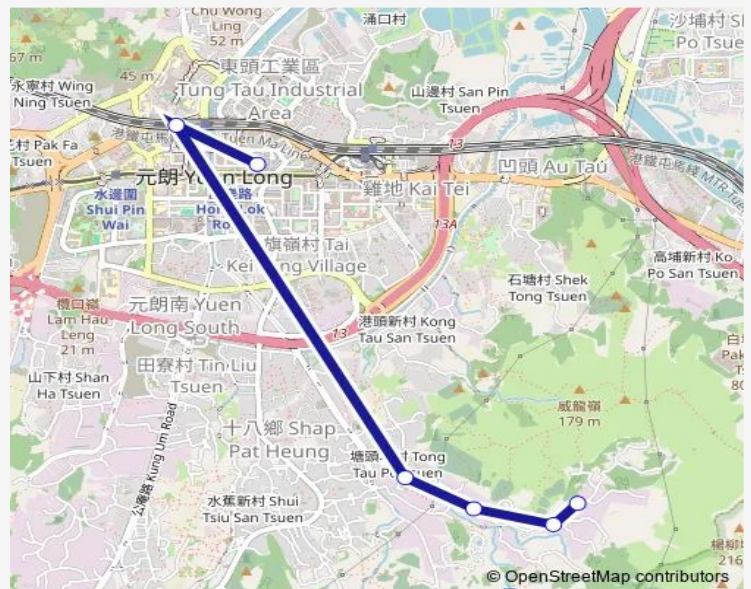

**Bus 73 Yuen Long (Fook Hong Street) Public Light BUS
Terminus - Sung Shan SAN Tsuen**

[Go to website](#)

Direction
 FOOK HONG STREET, NEAR KAM BO BUILD-
 ING|YUEN LONG (FOOK HONG STREET) PUBLIC
 LIGHT BUS TERMINUS — YUEN LONG (SUNG SHAN
 SAN TSUEN)|YUEN LONG (SUNG SHAN SAN TSUEN)
 MINIBUS TERMINUS

6 stops

[Open route schedule](#)

- FOOK HONG STREET, NEAR KAM BO BUILDING|YUEN LONG (FOOK HONG STREET) PUBLIC LIGHT BUS TERMINUS
- MA WANG ROAD, NEAR LONG PING STATION
- TAI SHU HA ROAD EAST, NEAR TONG TAU PO TSUEN
- UNNAMED ACCESS ROAD, NEAR TONG TAU PO TSUEN
- UNNAMED ACCESS ROAD, NEAR CONSTRUCTION MACHINERY TECHNICAL TRAINING CENTER
- YUEN LONG (SUNG SHAN SAN TSUEN)|YUEN LONG (SUNG SHAN SAN TSUEN) MINIBUS TERMINUS

Route schedule
 FOOK HONG STREET, NEAR KAM BO BUILD-
 ING|YUEN LONG (FOOK HONG STREET) PUBLIC
 LIGHT BUS TERMINUS — YUEN LONG (SUNG SHAN
 SAN TSUEN)|YUEN LONG (SUNG SHAN SAN TSUEN)
 MINIBUS TERMINUS

Monday	05:45-22:10
Tuesday	05:45-22:10
Wednesday	05:45-22:10
Thursday	05:45-22:10
Friday	05:45-22:10
Saturday	05:45-21:15
Sunday	05:45-21:15

Route info
 Direction: FOOK HONG STREET, NEAR KAM BO BUILD-
 ING|YUEN LONG (FOOK HONG STREET) PUBLIC
 LIGHT BUS TERMINUS

Stops: 6

Trip Duration: 0 hour 12 min

Direction

YUEN LONG (SUNG SHAN SAN TSUEN)|YUEN LONG (SUNG SHAN SAN TSUEN) MINIBUS TERMINUS — MA WANG ROAD, NEAR LONG PING STATION