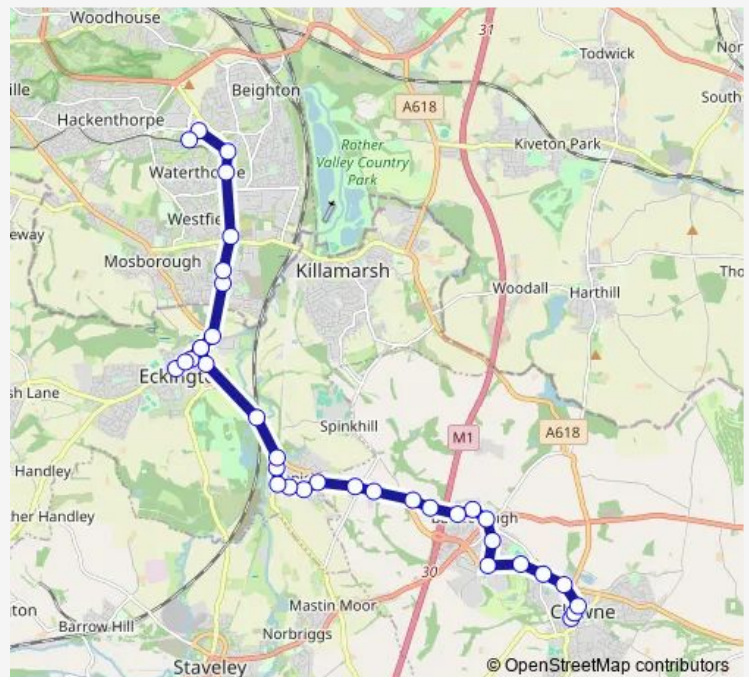

Bus 73 Clowne - Crystal Peaks

[Go to website](#)

Direction

Tesco — Crystal Peaks/CP1

36 stops

[Open route schedule](#)

- Tesco
- Wilkinson
- Recreation Close
- Barlborough Road
- Boughton Lane End
- Country Park
- Health Treatment Centre
- Slayley View Road
- De Rodes Arms
- War Memorial
- West End
- Dusty Miller
- Wychwood House
- Hollingwood View
- Blacksmiths Arms
- Emmett Carr Lane End
- The Wynd
- Carrwood Road Reynard Crescent
- Circular Drive
- Hague Lane
- Hague Lane

Route schedule

Tesco — Crystal Peaks/CP1

Monday	07:10-18:05
Tuesday	07:10-18:05
Wednesday	07:10-18:05
Thursday	07:10-18:05
Friday	07:10-18:05
Saturday	08:22
Sunday	—

Route info

Direction: Tesco

Stops: 36

Trip Duration: 0 hour 36 min

Eckington Way/Station Road

Rotherham Road/Station Road

Rotherham Road/School Avenue

Rotherham Road/Sewell Road

Pipworth Lane

Rectory Close

Prince of Wales

Bus Station

Stops: 36

Trip Duration: 0 hour 32 min

Dusty Miller

West End

War Memorial

De Rodes Arms

Slayley View Road

Health Treatment Centre